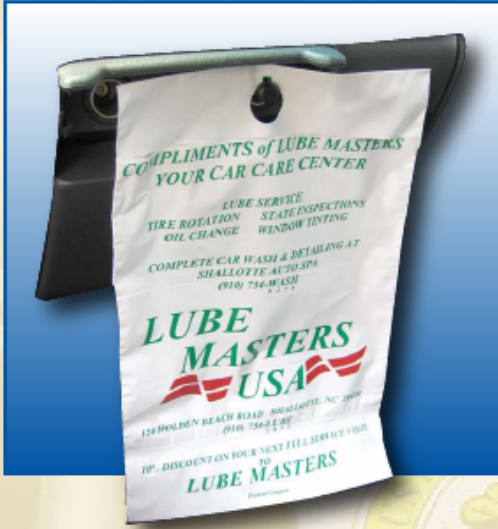

LITTER BAGS

This is an excellent promotional item. The coupon brings the customer back to the store and the bag keeps your name in front of him / her everyday. You may use them to cross market with other businesses in your area (quick lubes, tune-up shops, transmission shops). Give them your bags with your discount coupon to distribute to their customers.

Size: 9" x 12" or 9" x 14" with a coupon
Film: 2 mil. white poly
Imprint: 1 or 2 color 1 side

Package: Individually cut - 1000 / Box
Freight: Additional
Plate Charge: Approx. $150.00 / Color

LITTER BAG WITH 2" COUPON

Quantity	*Price Per 1000
5,000	$115.00
10,000	$100.00
25,000	$95.00
50,000	$90.00

STANDARD LITTER BAG

Quantity	*Price Per 1000
5,000	$105.00
10,000	$90.00
25,000	$85.00
50,000	$80.00

*Add $3.00 / 1000 for two color Imprints