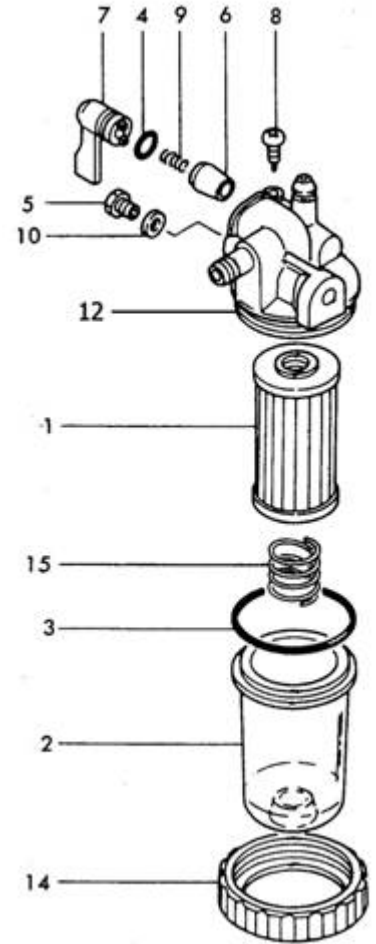

Continued on next page

Continued from previous page

<b>FB-9155</b>	Fuel bowl F18, F24, FX24, FX26, FX28, FX32, F37D, FX42, F46D Repl. 129155-55680 FX285, FX305 Repl. 129100-55680	(2)
<b>OR-650</b>	O-ring for FB-9155 fuel bowl Repl. 24321-000650 & 24321-00651	(3)
<b>TV-4200</b>	Taper valve for fuel shutoff 226, 336, 1510, 1600, 1900 Repl. 104200-55321	(6)
<b>H-5534</b>	Fuel shutoff handle 336, 1500, 1700, 2000 Repl. 104200-55341	(7)
<b>TVS-553</b>	Taper valve spring 226, 336, 1510, 1600, 1900 Repl. 104200-55330	(9)
<b>OR-240</b>	O'ring for H-5534 handle Repl. 24311-240100	(4)
<b>FBH-552</b>	Fuel bowl head 1500, 1700, 2000 Repl. 724160-55200	(12)
<b>FBR-250</b>	Fuel bowl retainer ring for FBH-552 fuel bowl head Repl. 110250-55610	(14)
<b>FBR-556</b>	Fuel bowl retainer ring for FB-9155 fuel bowl Repl. 129100-55690	(14)