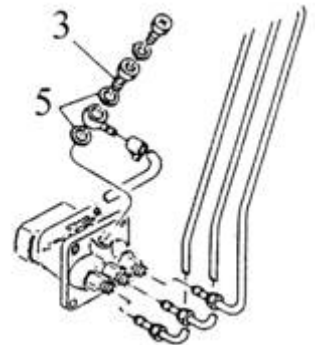

Fuel tank cap

TC-155 Fuel cap w/ sealing washer (Red plastic) 1110, 1300, 1401, 1500, 1510, 1600, 1700, 1900, 2000, 2500, 2610, 3000 Repl. 194155-04120

TC-5504 Fuel tank cap (Metal) 1601, 1610, 1700B, 1702, 1720, YMG1800, 1802, 1810, 1820, YMG2000, 2000B, 2002, 2010, 2020, 2200, 2202, 2210B, 2220, 2301, 2310, 2402, 2420, 2620, 2700, 2820, 4300, F14, F16, F18, F20, F22, FX22, F24, FX24, FX26, FX28, FF145D, FF155D, Repl. 101504-55041 (Old # 101504-55040) **F17, F255, FX255** Repl. 194555-04390

TC-4145 Fuel tank cap w/ gauge 140, 147, 186, 180, 187, 226, 330, 336, 2210, 2500, 2610, 3000, 3810 Repl. 194145-04302

Fuel tank

FT-22 Fuel tank – plastic 195, 240, 1500, 1600, 1700, 1900, 2000, 2210 Repl. 194151-04111

FLP-120 Copper packing (fuel) 240, 1600, 1700, 1900, 2000, F255, FX255 Repl. 23414-120000 (old # 23415-120000) (**12mm**)

FLP-800 Copper packing (fuel) 1110, 1600, 1610, 1700, 1900, 2000 Repl. 23414-080000 (**8mm**)

FLP-4200 Copper packing (fuel) F18, FX18, F255, FX255, 195, 226, 240, 1110, 1300, 1610, YMG1800, YMG2000, 2610, 2620, 2820, 3110 Repl. 104200-59170 (5)

FLP-414 Copper packing (fuel) 135, 155, 187 YMG1800, YMG2000, 2202, 2220, 2402, 2420, 2610 Repl. 23414-080012

FLP-1000 Copper packing (fuel) YMG1800, YMG2000, 2210, 2620, 2820 Repl. 23414-100000 (**10mm**)

BB-3854 Banjo bolt 1700, 2000, 2500, 2610, 3000, 3110 Repl. 103854-59191(old # 124060-59391) (3)