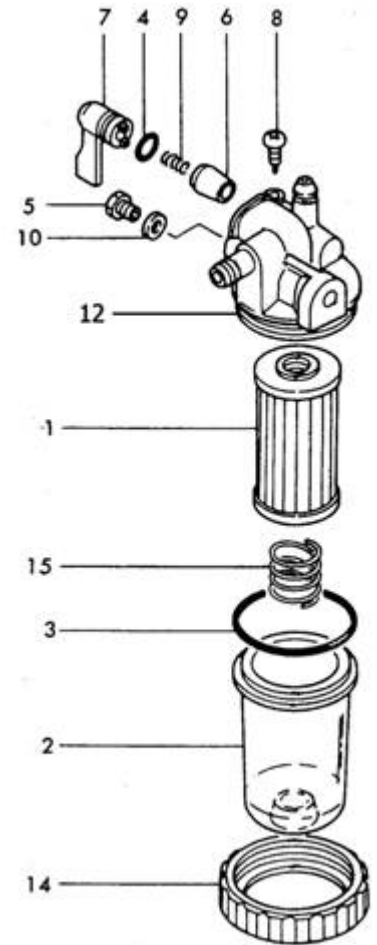

Continued on next page

Continued from previous page

<b>FB-9155</b>	Fuel bowl F18, F24, FX24, FX26, FX28, FX32, F37D, FX42, F46D Repl. 129155-55680 FX285, FX305 Repl. 129100-55680	(2)
<b>OR-650</b>	O-ring for FB-9155 fuel bowl Repl. 24321-000650 & 24321-00651	(3)
<b>TV-4200</b>	Taper valve for fuel shutoff 226, 336, 1510, 1600, 1900 Repl. 104200-55321	(6)
<b>H-5534</b>	Fuel shutoff handle 336, 1500, 1700, 2000 Repl. 104200-55341	(7)
<b>TVS-553</b>	Taper valve spring 226, 336, 1510, 1600, 1900 Repl. 104200-55330	(9)
<b>OR-240</b>	O'ring for H-5534 handle Repl. 24311-240100	(4)
<b>FBH-552</b>	Fuel bowl head 1500, 1700, 2000 Repl. 724160-55200	(12)
<b>FBR-250</b>	Fuel bowl retainer ring for FBH-552 fuel bowl head Repl. 110250-55610	(14)
<b>FBR-556</b>	Fuel bowl retainer ring for FB-9155 fuel bowl Repl. 129100-55690	(14)