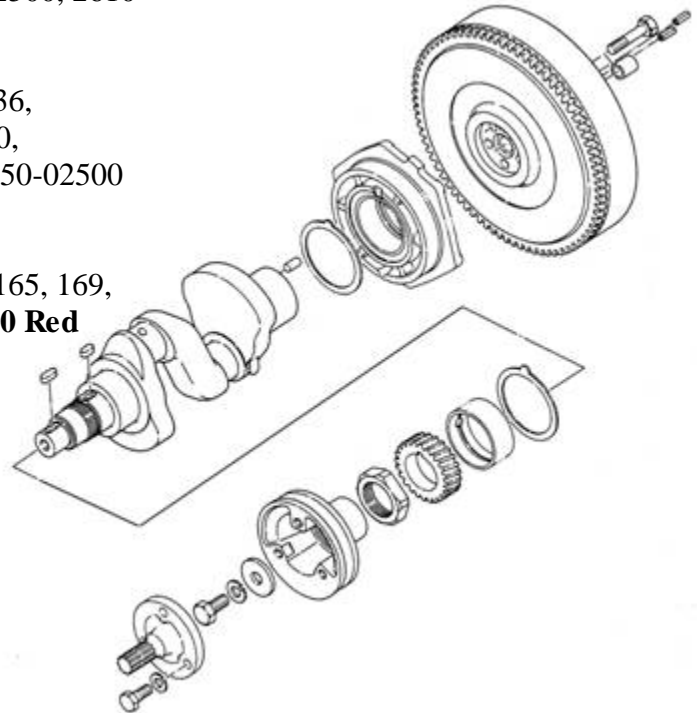

CS-2000 Crankshaft 195, 240, 1600, 1700, 1900, 2000, 2210
Repl. 724450-21702 & 724764-21700

MBH-1720 Main bearing housing 195, 240, 1700,
2000, 2210 Repl. 724465-02500

MBH-4160 Main bearing housing 1500, 2500, 2610
Repl. 724160-02500

MBH-1250 Main bearing housing 330, 336,
2620, 2820, 3000, 3110, 3220,
3810, 4220, 4300 Repl. 721250-02500

PTO-4060 Front mount PTO 135, 155, 165, 169,
1100, 1110, **optional on 1300 Red**
Repl. 124060-21680