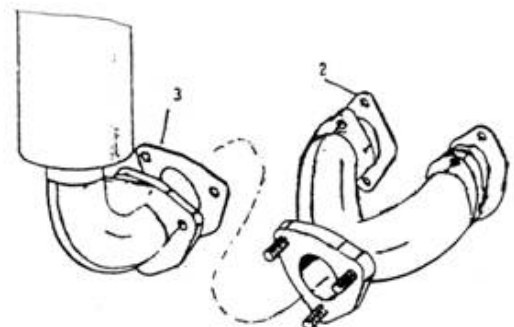

Muffler

MA-250 Muffler with elbow, mounting flange and pipe
195, 240, 1300, 1401, 1500, 1600, 1700, 1802, 1900,
2000, 2001, 2002, 2202, 2210, 2301, 2402, 4500
Repl. 721250-13700

ME-22 Muffler spacer extension - extends muffler from
exhaust manifold by 22 mm

MG-1450 Muffler to manifold gasket 195, 240, 1300,
1401, 1500, 1510, 1610, 1700, 2000, 2210, 2301,
2310, 2610, 2500, 3000, 3110, 3810, 4500
F18, F20, F22,
F24, FX26, FX28, FX32, F36D, F47D, FX42
Repl. 124701-11911
(old # 121450-13201 & 124450-11900)

MA-134 Muffler & pipe F18, FX18, F20, FX20, F22, FX22,
F24, FX24, FX26, FX28, FX32, F36D, FX42, F47D
Repl. 121855-13491 & 129155-13491
(old # 129550-13491)

WC-3 Weather cap for 1-3/4" pipe
Fits **MA-134** and **MA-250**

MG-2700 Gasket, manifold to head 2200, 2700 (2)
(2 required) Repl. 124550-13200

MG-2200 Gasket, Manifold to muffler 2200, 2700 (3)
Repl. 124250-13210