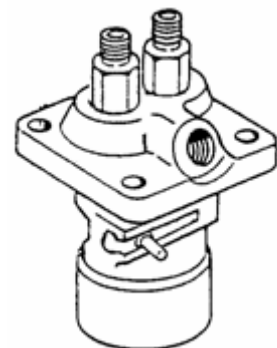

Injector pump

- **IP-200** Injector pump 1500, 1700 Green Repl. 724160-51701;
  1600 Repl. 724450-51700; 1700 Repl. 724460-51701;
  195, 240, 2000 2210, 2210B Repl. 724761-51701

NEW IP-200 – No core to return