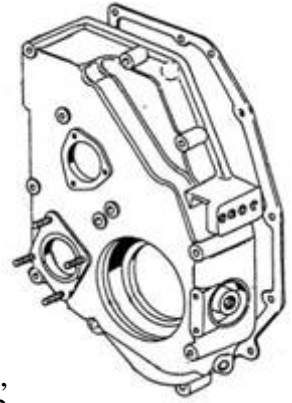

Front Cover Gasket

FCG-4450 Front cover gasket 195, 240, 330, 336, 1500, 1600, 1700, 1900, 2000, 2210, 2210B, 2500, 2610, 2620, 2820, 3000, 3110, 3220, 3810, 4220, 4300 Repl. 124450-01512 (Old # 124450-01510 & 124450-01511)

FCG-1450 Front cover gasket 142, 146, 169, 186, 187, 220, 226, 250, 276, 1301, 1401, 1502, 1510, 1601, 1602, 1610, 1702, 1720, YMG1800, 1810, 1820, YMG2000, 2002, 2010, 2020, 2202, 2220, 2310, 2402, 2420, F14, F15, F16 Repl. 121450-01511

FCG-9150 Front cover gasket FX26, FX28, FX32, FX42

Main Bearing Housing Gasket

MBHG-4160 Main brg housing gasket 1500, 2500, 2610
Repl. 124160-02150

MBHG-4460 Main brg housing gasket 195, 240, 330, 336, 1600, 1700, 1900, 2000, 2210, 2210B, 2620, 2820, 3000, 3110, 3220, 3810, 4220, 4300, 4500
Repl. 124460-02150 (Old # 124450-02050)

MBHG-9150 Main brg housing gasket FX26, FX28, FX32, FX42
Repl. 129150-01660