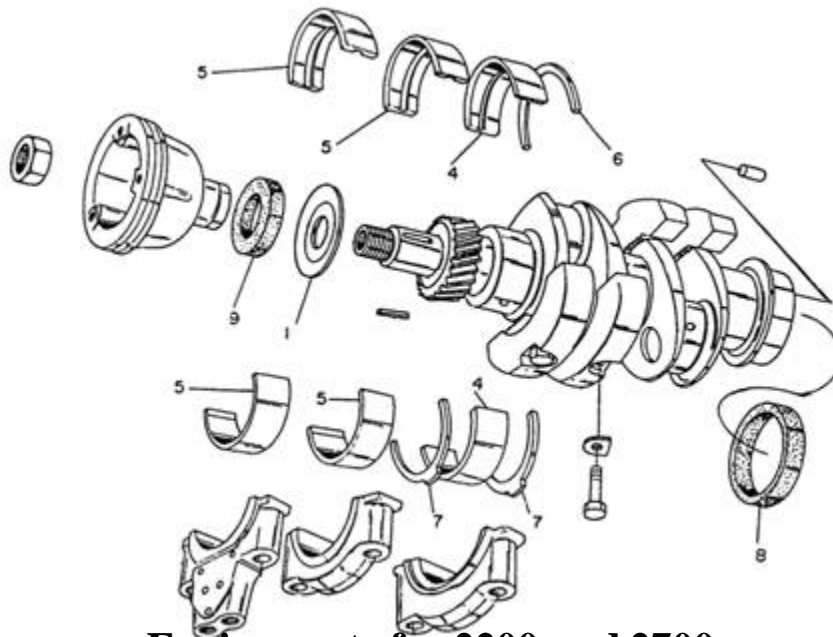

Engine parts for 2200 and 2700

OSD-4160	Oil shield disc 195, 240, 1500, 1700, 2000, 2200, 2500, 2610, 2620, 2700, 2820, 3000 Repl. 124160-21700	(1)
MB-210	Front & center main bearing STD 2200, 2700 Repl. 124550-02100	(5)
MB-210A	Front & center main bearing .25mm (.010) 2200, 2700	(5)
MB-212	Rear main bearing STD 2200, 2700 Repl. 124550-02120	(4)
MB-212A	Rear main bearing .25mm (.010) 2200, 2700	(4)
TW-215	Thrust washer 2200, 2700 Repl. 124550-02150	(6)
TW-27	Thrust washer, tabbed (2 required) 2200, 2700 Repl. 124550-02160	(7)
CS-1800	Seal, front crank 2200 2700 Repl. 124250-01800	(9)
CS-1250	Seal, rear crankshaft 2200, 2700 Repl. 121250-02220 & 124250-01810	(8)
RB-27	Rod bearing, Std 2200, 2700 Repl. 124550-23300	
RB-27A	Rod bearing, .25mm (.010) 2200, 2700