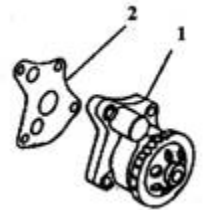

OPG-1450 Gasket for **OP-9350** oil pump Repl. 121450-32021

OP-4060 Oil pump 135, 155, 165, 1100, 1300
Repl. 724060-32701 & 124060-32011

OPG-1300 Gasket for **OP-4060** Repl. 124060-32092 & 124060-32091

OP-9553 Oil pump F18, F20, F22, F24, FX26, FX28, FX32, F37D, FX42, F46D,
F195, F215, F235, F255, F265, FX285, FX305, FX335, FX435
Repl. 129553-32000 (old # 129150-32000 & 129418-32000)