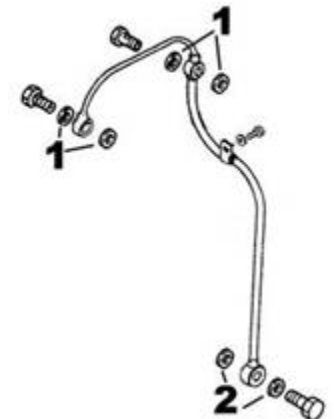

OF-1334 Oil filter, spin-on – **3.19” tall** F20, F175, 135, 155, 195, 240, 1300, 1301, 1400, 1500, F18
Repl. 119660-35150, 129150-35150 & 129150-35151

OF-4085 Oil filter, spin-on – **3.75” tall** 2500, 3000, F215, F22 Repl. 124085-35112 & 124085-35111

OP-39450 Oil pressure sending switch F18, FX18, F20, FX20, F24, FX24, FX32, FX42, F255, 187, 330, 1500, 1700, 2000, 2500, 2610, 2620, 2820, 3000, 3110, 3220, 4220, 4300 Repl. 121252-39450 & 124160-39450

FLP-800 Copper packing, oil line 187, 195, 240, 276, 336, 1110, 1401, 1600, 1610, 1700, YMG1800, 1900, 2000, YMG2000, 2202, 2220, 2402, 2420, 2500, 2610, 3000, F16, F18, F20, FX20, F255, FX255 Repl. 23414-080000