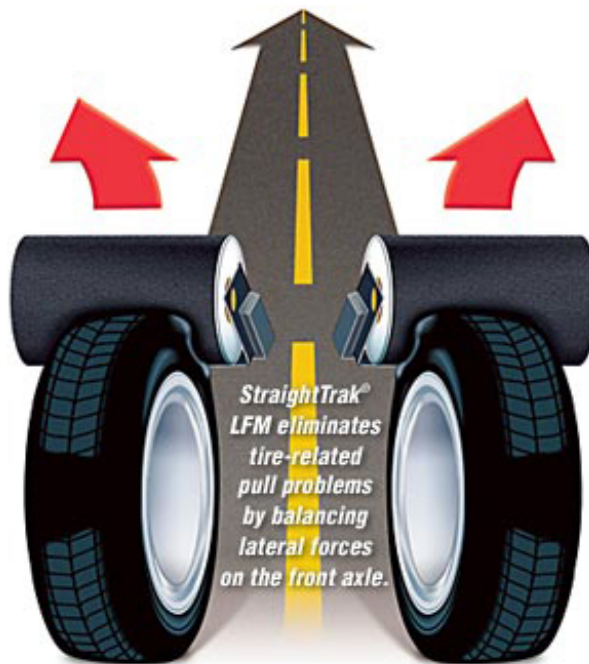

StraightTrak®

<https://www.youtube.com/watch?v=9uqBWhLZbic>

A $160 VALUE

=====

BUY IT HERE, WARRANTY IT HERE! NO NONSENSE WARRANTY

INSTALLATION & BALANCE = $59 FOR ALL FOUR!

HONDA
Genuine Parts & Accessories