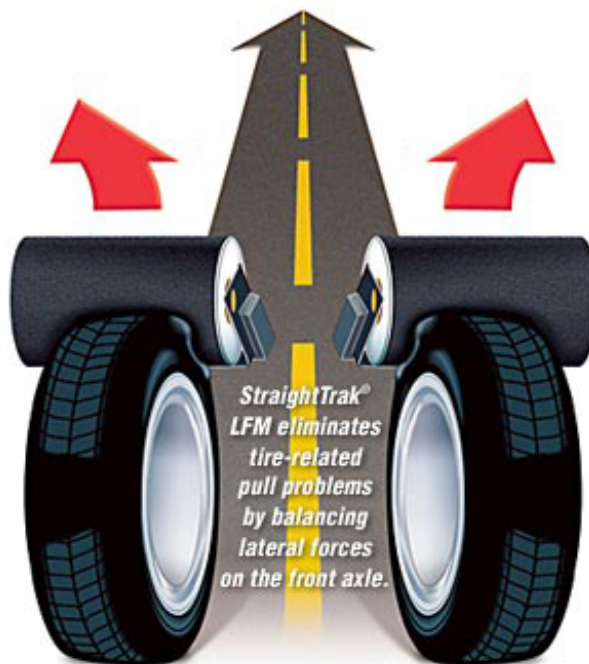

We run two shifts, from 6:30 am to 1 am to get all this work done***

=====

HUNTER ROADFORCE BALANCING INCLUDED

NOT YOUR NORMAL BALANCING: TAKE A LOOK AT VIDEO:

<https://www.youtube.com/watch?v=cUQkBLYbUk>

(includes Road Tests, Road Roller, Perfection, Non-Uniformity, New Car Ride. Wheel Balance, Tire Road Force, Rim Eccentricity Measurement, Tire Pull Lateral, Force Measurement)

StraightTrak®

<https://www.youtube.com/watch?v=9uqBWhLZbic>