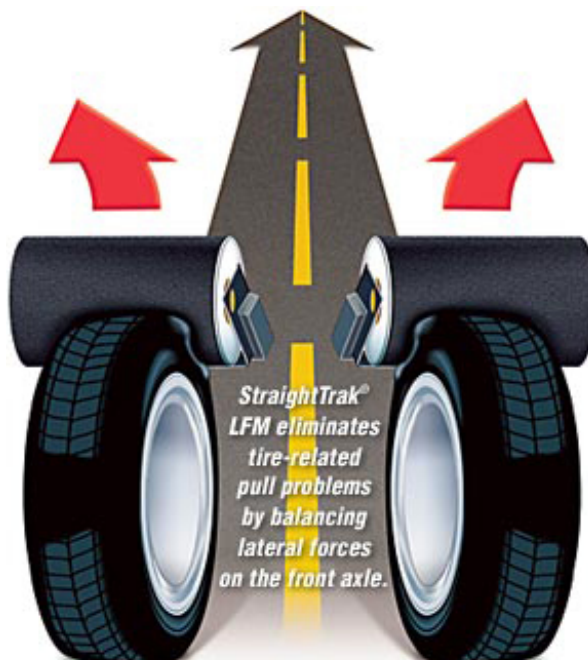

HUNTER ROADFORCE BALANCING INCLUDED

NOT YOUR NORMAL BALANCING: TAKE A LOOK AT VIDEO:

<https://www.youtube.com/watch?v=cUQkBLyBUk>

(includes Road Tests, Road Roller, Perfection, Non-Uniformity, New Car Ride.
Wheel Balance, Tire Road Force, Rim Eccentricity Measurement, Tire Pull Lateral,
Force Measurement)

StraightTrak®

<https://www.youtube.com/watch?v=9uqBWhLZbic>

A \$160 VALUE

=====

BUY IT HERE, WARRANTY IT HERE! NO NONSENSE WARRANTY

INCLUDES INSTALLATION & BALANCE OF TIRES ON THE RIMS, \$35 IF YOU WOULD LIKE US TO MOUNT THIS PACKAGE ON YOUR VEHICLE
(\$35 FEE INCLUDES: REMOVING OLD TIRES/RIMS AND PUTTING IN NEW CLEAN STORAGE BAGS, INSTALLING THE NEW WINTER TIRES AND RIMS ONTO YOUR VEHICLE, USING PROPER TORQUE WRENCH TO TIGHTEN ALL BOLTS TO FACTORY SPECS)