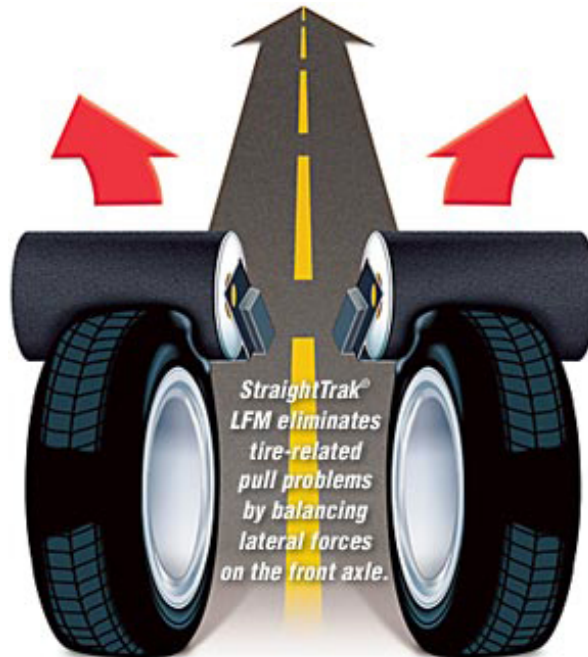

=====

HUNTER ROADFORCE BALANCING INCLUDED

NOT YOUR NORMAL BALANCING: TAKE A LOOK AT VIDEO:

<https://www.youtube.com/watch?v=cUQkBLyUk>

(includes Road Tests, Road Roller, Perfection, Non-Uniformity, New Car Ride.
Wheel Balance, Tire Road Force, Rim Eccentricity Measurement, Tire Pull Lateral,
Force Measurement)

StraightTrak®

<https://www.youtube.com/watch?v=9uqBWhLZbic>

A \$160 VALUE

=====

BUY IT HERE, WARRANTY IT HERE! NO NONSENSE WARRANTY

INSTALLATION & BALANCE = \$79 FOR ALL FOUR

 **HONDA**
Genuine Parts & Accessories