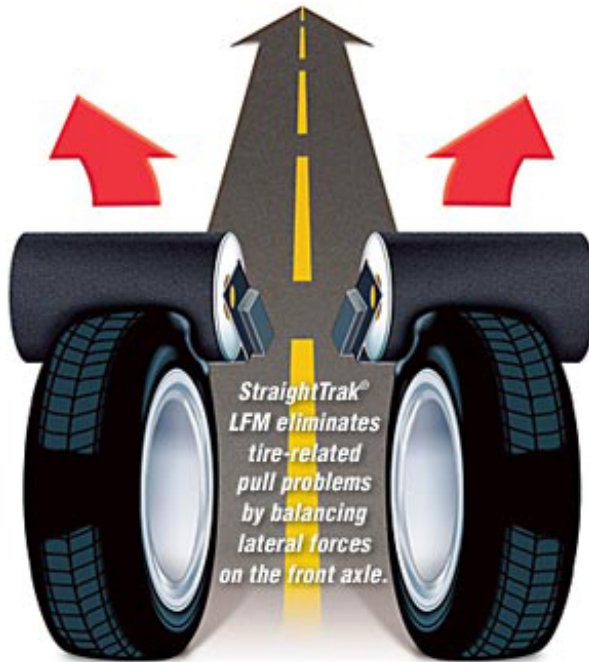

DIRECT FIT WITH PROPER HUB BORE - THERE IS A DIFFERENCE!

[READ BELOW:](#)

FOR A LIMITED TIME HUNTER ROADFORCE & STRAIGHTTRAK®

*****Our technicians take the extra time to complete this entire process. Very few shops in Ottawa have this balancer and even fewer are willing to spend the time to do this process.**

We run two shifts, from 6:30 am to 1 am to get all this work done***

=====

HUNTER ROADFORCE BALANCING INCLUDED

NOT YOUR NORMAL BALANCING: TAKE A LOOK AT VIDEO:

<https://www.youtube.com/watch?v=cUQkBLyBUk>

(includes Road Tests, Road Roller, Perfection, Non-Uniformity, New Car Ride. Wheel Balance, Tire Road Force, Rim Eccentricity Measurement, Tire Pull Lateral, Force Measurement)

StraightTrak®

<https://www.youtube.com/watch?v=9uqBWhLZbic>