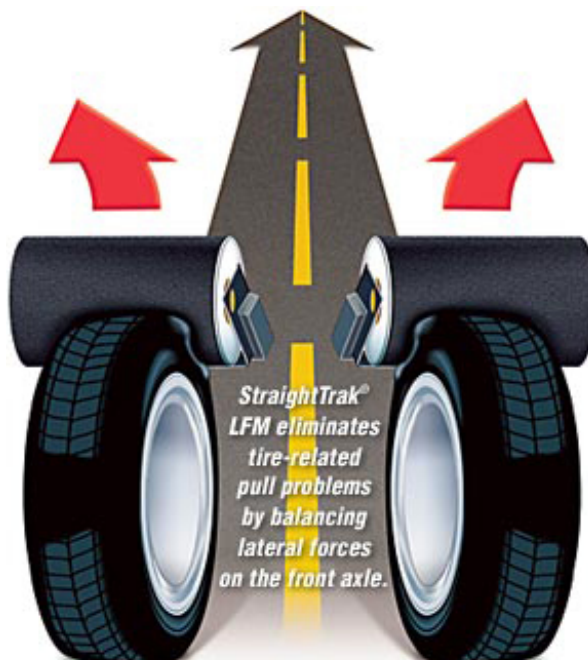

If it's not a **Genuine Honda** part,
it shouldn't be part of your Honda.

[READ BELOW:](#)

FOR A LIMITED TIME [HUNTER ROADFORCE](#) & [STRAIGHTTRAK®](#)

***Our technicians take the extra time to complete this entire process. Very few shops in Ottawa have this balancer and even fewer are willing to spend the time to do this process.

We run two shifts, from 6:30 am to 1 am to get all this work done***

HUNTER ROADFORCE BALANCING INCLUDED

NOT YOUR NORMAL BALANCING: TAKE A LOOK AT VIDEO:

<https://www.youtube.com/watch?v=cUQkBLyBUk>

(includes Road Tests, Road Roller, Perfection, Non-Uniformity, New Car Ride.
Wheel Balance, Tire Road Force, Rim Eccentricity Measurement, Tire Pull Lateral,
Force Measurement)

StraightTrak®

<https://www.youtube.com/watch?v=9uqBWhLZbic>

A \$160 VALUE

=====

BUY IT HERE, WARRANTY IT HERE! NO NONSENSE WARRANTY

INSTALLATION & BALANCE = \$59 FOR ALL FOUR!