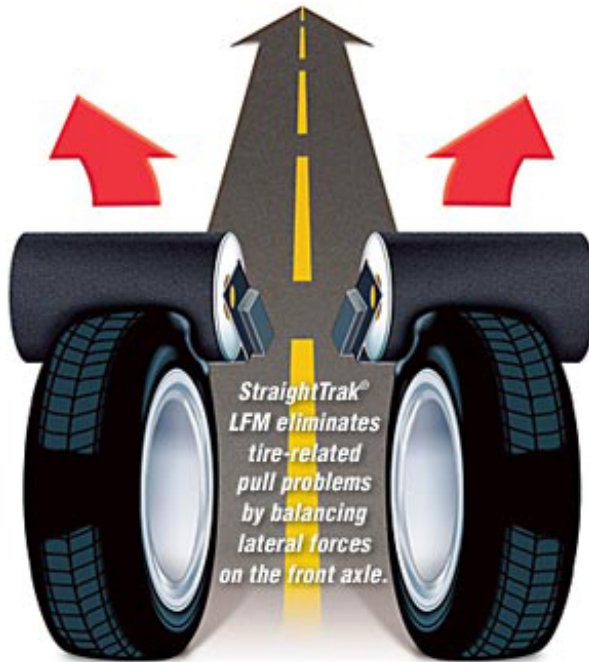

FOR A LIMITED TIME [HUNTER ROADFORCE & STRAIGHTTRAK®](#)

***Our technicians take the extra time to complete this entire process. Very few shops in Ottawa have this balancer and even fewer are willing to spend the time to do this process.

We run two shifts, from 6:30 am to 1 am to get all this work done***

=====

HUNTER ROADFORCE BALANCING INCLUDED

NOT YOUR NORMAL BALANCING: TAKE A LOOK AT VIDEO:

<https://www.youtube.com/watch?v=cUQkBLYbUK>

(includes Road Tests, Road Roller, Perfection, Non-Uniformity, New Car Ride.
Wheel Balance, Tire Road Force, Rim Eccentricity Measurement, Tire Pull Lateral,
Force Measurement)

StraightTrak®

<https://www.youtube.com/watch?v=9uqBWhLZbic>