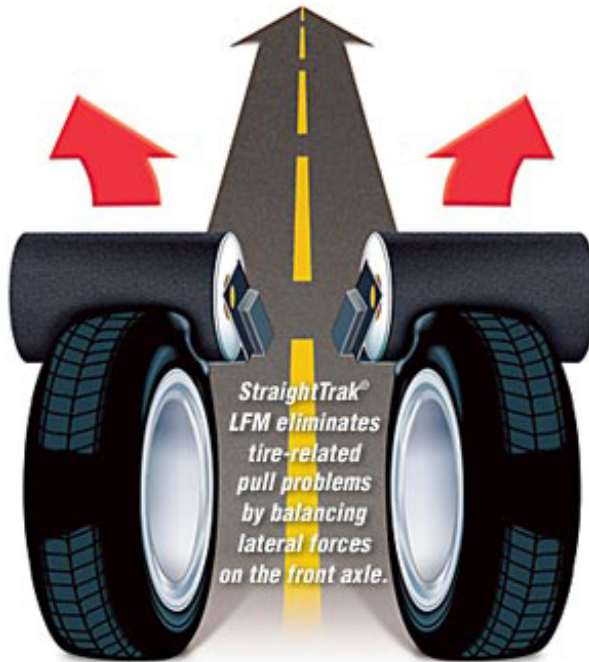

[READ BELOW:](#)

[FOR A LIMITED TIME HUNTER ROADFORCE & STRAIGHTTRAK®](#)

***Our technicians take the extra time to complete this entire process. Very few shops in Ottawa have this balancer and even fewer are willing to spend the time to do this process.

We run two shifts, from 6:30 am to 1 am to get all this work done***

=====

HUNTER ROADFORCE BALANCING INCLUDED

NOT YOUR NORMAL BALANCING: TAKE A LOOK AT VIDEO:

<https://www.youtube.com/watch?v=cUQkBLYbUk>

(includes Road Tests, Road Roller, Perfection, Non-Uniformity, New Car Ride.
Wheel Balance, Tire Road Force, Rim Eccentricity Measurement, Tire Pull Lateral,
Force Measurement)

StraightTrak®

<https://www.youtube.com/watch?v=9uqBWhLZbic>