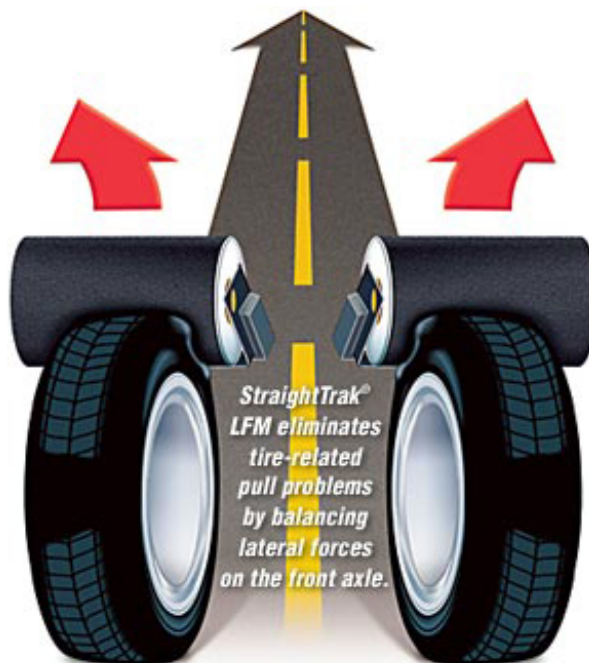

67.1 mm HUB BORE - NO CENTERING RINGS NEEDED!

[READ BELOW:](#)

FOR A LIMITED TIME [HUNTER ROADFORCE](#) & [STRAIGHTTRAK®](#)

***Our technicians take the extra time to complete this entire process. Very few shops in Ottawa have this balancer and even fewer are willing to spend the time to do this process.

We run two shifts, from 6:30 am to 1 am to get all this work done***

HUNTER ROADFORCE BALANCING INCLUDED

NOT YOUR NORMAL BALANCING: TAKE A LOOK AT VIDEO:

<https://www.youtube.com/watch?v=cUQkBLYbUk>

(includes Road Tests, Road Roller, Perfection, Non-Uniformity, New Car Ride. Wheel Balance, Tire Road Force, Rim Eccentricity Measurement, Tire Pull Lateral, Force Measurement)

StraightTrak®

<https://www.youtube.com/watch?v=9uqBWhLZbic>

A \$160 VALUE

BUY IT HERE, WARRANTY IT HERE! NO NONSENSE WARRANTY

**INCLUDES INSTALLATION & BALANCE OF TIRES ON THE RIMS, \$25 IF YOU WOULD LIKE US TO MOUNT THIS PACKAGE ON YOUR VEHICLE
(\$25 FEE INCLUDES: REMOVING OLD TIRES/RIMS AND PUTTING IN NEW CLEAN STORAGE BAGS, INSTALLING THE NEW WINTER TIRES AND
RIMS ONTO YOUR VEHICLE, USING PROPER TORQUE WRENCH TO TIGHTEN ALL BOLTS TO FACTORY SPECS)**