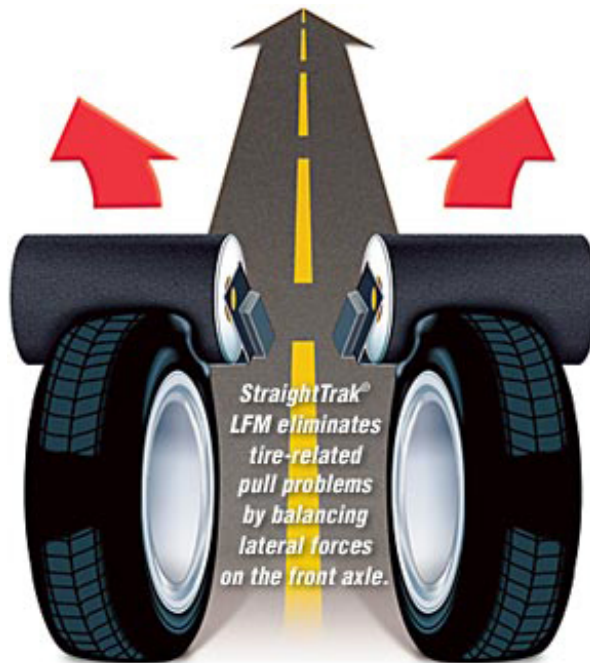

<https://www.youtube.com/watch?v=9uqBWhLZbic>

A $160 VALUE

=====

BUY IT HERE, WARRANTY IT HERE! NO NONSENSE WARRANTY

INCLUDES INSTALLATION & BALANCE OF TIRES ON THE RIMS, $35 IF YOU WOULD LIKE US TO MOUNT THIS PACKAGE ON YOUR VEHICLE
($35 FEE INCLUDES: REMOVING OLD TIRES/RIMS AND PUTTING IN NEW CLEAN STORAGE BAGS, INSTALLING THE NEW WINTER TIRES AND RIMS ONTO YOUR VEHICLE, USING PROPER TORQUE WRENCH TO TIGHTEN ALL BOLTS TO FACTORY SPECS)

The construction of these rims (while we have stock) are far superior to the local sellers who are selling generic aftermarket packages at the same price we are offering GENUINE DEALER PARTS

DON'T BE FOOLED BY INFERIOR PRODUCT!!!

WE ARE THE #1 SELLER OF WINTER TIRE & RIM PACKAGES IN ALL OF EASTERN CANADA = THE ORIGINAL EXPERTS

OUR STEEL WHEELS ARE NOT EQUAL - ASK US WHY!

Tired of winter tire vibrations & shimmys?

HUNTER ROADFORCE BALANCING is the NEW-CAR-FEEL BALANCING