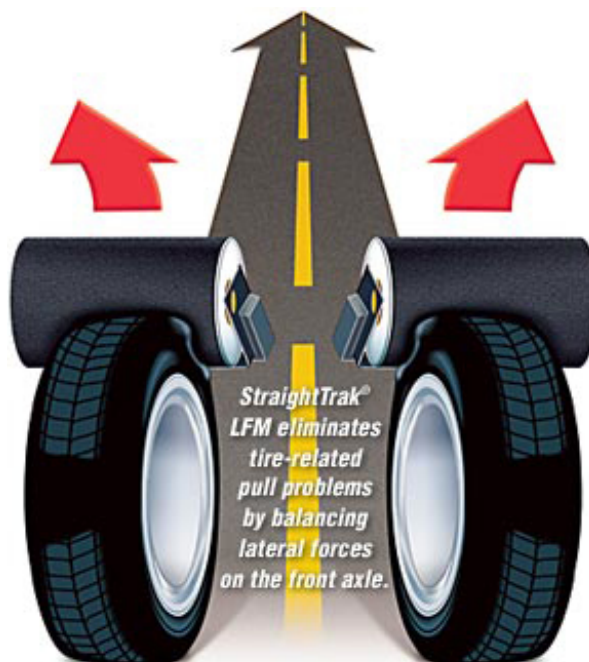

(NOTE OEM DIRECT FIT!!! - NO CENTERING RINGS NEEDED!!!)

**OEM FIT 67.1 MM HUB BORE
NEW STEEL RIMS**

67.1 mm HUB BORE - NO CENTERING RINGS NEEDED!

[READ BELOW:](#)

FOR A LIMITED TIME [HUNTER ROADFORCE](#) & [STRAIGHTTRAK®](#)

=====

HUNTER ROADFORCE BALANCING INCLUDED

NOT YOUR NORMAL BALANCING: TAKE A LOOK AT VIDEO:

<https://www.youtube.com/watch?v=cUQkBLYbUk>

(includes Road Tests, Road Roller, Perfection, Non-Uniformity, New Car Ride. **Wheel** Balance, Tire Road Force, Rim Eccentricity Measurement, Tire Pull Lateral, Force Measurement)

StraightTrak®

<https://www.youtube.com/watch?v=9uqBWhLZbic>

A \$160 VALUE

BUY IT HERE, WARRANTY IT HERE! NO NONSENSE WARRANTY

INCLUDES INSTALLATION & BALANCE OF TIRES ON THE RIMS, \$35 IF YOU WOULD LIKE US TO MOUNT THIS PACKAGE ON YOUR VEHICLE