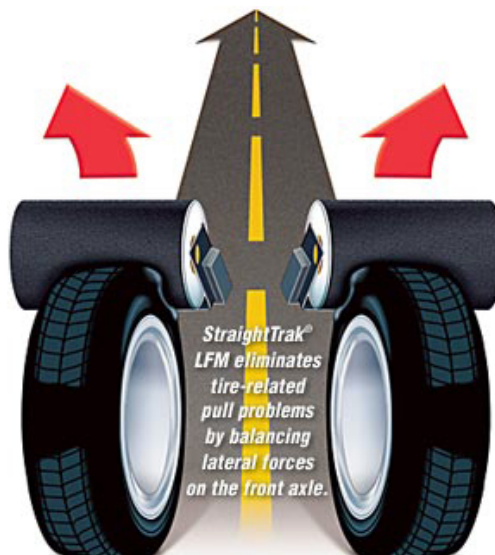

## HUNTER ROADFORCE BALANCING INCLUDED

NOT YOUR NORMAL BALANCING: TAKE A LOOK AT VIDEO:

<https://www.youtube.com/watch?v=cUQkBLyBUk>

(includes Road Tests, Road Roller, Perfection, Non-Uniformity, New Car Ride. Wheel Balance, Tire Road Force, Rim Eccentricity Measurement, Tire Pull Lateral, Force Measurement)

## StraightTrak®

<https://www.youtube.com/watch?v=9uqBWhLZbic>

**A \$160 VALUE**

=====

**BUY IT HERE, WARRANTY IT HERE! NO NONSENSE WARRANTY**

INCLUDES INSTALLATION & BALANCE OF TIRES ON THE RIMS, \$35 IF YOU WOULD LIKE US TO MOUNT THIS PACKAGE ON YOUR VEHICLE