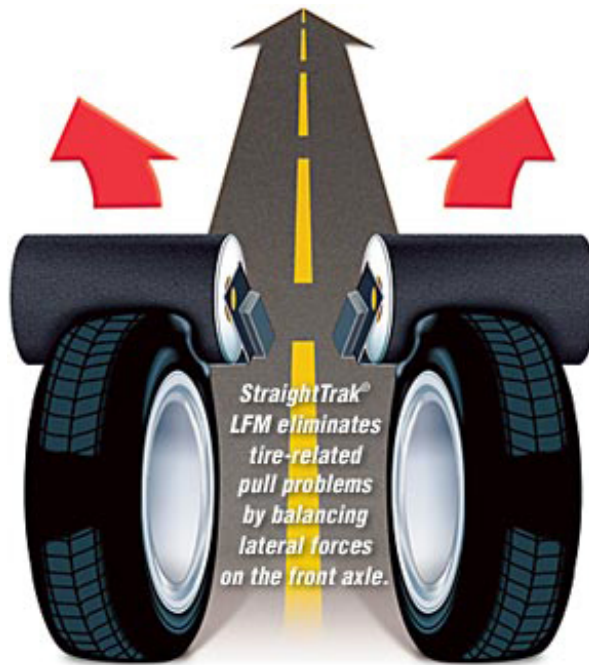

<https://www.youtube.com/watch?v=9uqBWhLZbic>

A $160 VALUE

=====

BUY IT HERE, WARRANTY IT HERE! NO NONSENSE WARRANTY

INCLUDES INSTALLATION & BALANCE OF TIRES ON THE RIMS, $35 IF YOU WOULD LIKE US TO MOUNT THIS PACKAGE ON YOUR VEHICLE
($35 FEE INCLUDES: REMOVING OLD TIRES/RIMS AND PUTTING IN NEW CLEAN STORAGE BAGS, INSTALLING THE NEW WINTER TIRES AND RIMS ONTO YOUR VEHICLE, USING PROPER TORQUE WRENCH TO TIGHTEN ALL BOLTS TO FACTORY SPECS)