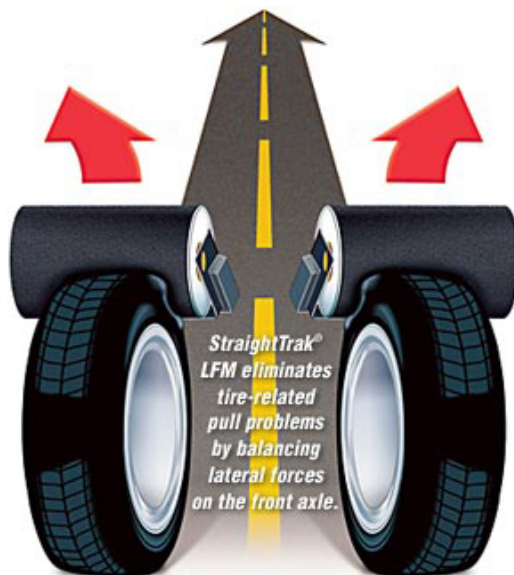

FOR A LIMITED TIME [HUNTER ROADFORCE & STRAIGHTTRAK®](#)

***Our technicians take the extra time to complete this entire process. Very few shops in Ottawa have this balancer and even fewer are willing to spend the time to do this process.

We run two shifts, from 6:30 am to 1 am to get all this work done***

=====

HUNTER ROADFORCE BALANCING INCLUDED

NOT YOUR NORMAL BALANCING: TAKE A LOOK AT VIDEO:

<https://www.youtube.com/watch?v=cUQkBLyBuk>

(includes Road Tests, Road Roller, Perfection, Non-Uniformity, New Car Ride.
Wheel Balance, Tire Road Force, Rim Eccentricity Measurement, Tire Pull Lateral,
Force Measurement)

StraightTrak®

<https://www.youtube.com/watch?v=9uqBWhLZbic>