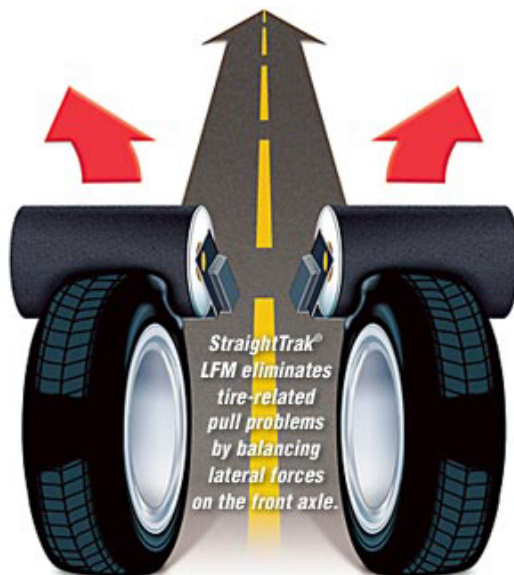

<https://www.youtube.com/watch?v=9uqBWhLZbic>

A $160 VALUE

BUY IT HERE, WARRANTY IT HERE! NO NONSENSE WARRANTY

INCLUDES INSTALLATION & BALANCE OF TIRES ON THE RIMS, $35 IF YOU WOULD LIKE US TO MOUNT THIS PACKAGE ON YOUR VEHICLE

($35 FEE INCLUDES: REMOVING OLD TIRES/RIMS AND PUTTING IN NEW CLEAN STORAGE BAGS, INSTALLING THE NEW WINTER TIRES AND RIMS ONTO YOUR VEHICLE, USING PROPER TORQUE WRENCH TO TIGHTEN ALL BOLTS TO FACTORY SPECS)