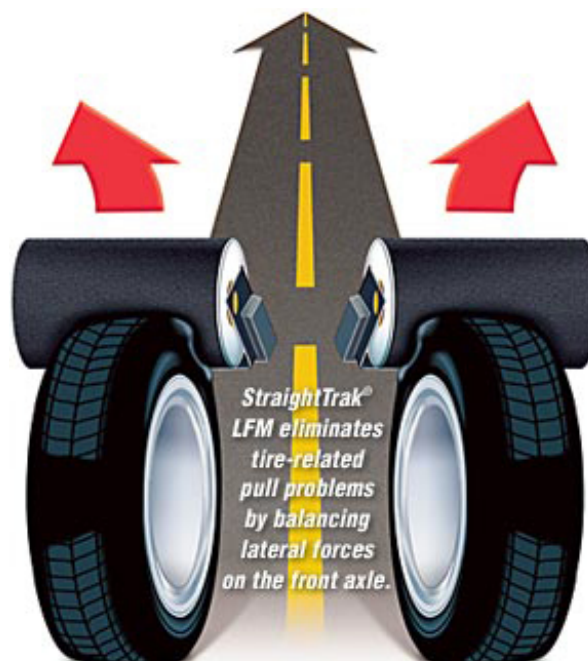

GENUINE PARTS

SUBARU.

GENUINE PARTS

SUBARU.

GENUINE PARTS

[READ BELOW:](#)

[FOR A LIMITED TIME HUNTER ROADFORCE & STRAIGHTTRAK®](#)

***Our technicians take the extra time to complete this entire process. Very few shops in Ottawa have this balancer and even fewer are willing to spend the time to do this process.

There is a reason the Hunter GPS9700 balancer is exclusively approved by Bentley, Rolls Royce, Mercedes Benz, BMW, Porsche, VW, Lexus, Infiniti, Maybach, Ferrari, Lamborghini, and Cadillac just to name a few... this is because it's the only machine available that can truly balance a wheel and tire. And in all honesty, if it's good enough for them, it's good enough for us and it should be the only option you choose when you buy a set of wheels and tires

NOT YOUR NORMAL BALANCING: TAKE A LOOK AT VIDEO:

<https://www.youtube.com/watch?v=cUQkBLyBUk>

(includes Road Tests, Road Roller, Perfection, Non-Uniformity, New Car Ride, Wheel Balance, Tire Road Force, Rim Eccentricity Measurement, Tire Pull Lateral, Force Measurement)

StraightTrak®

<https://www.youtube.com/watch?v=9uqBWhLZbic>

A \$160 VALUE

=====

BUY IT HERE, WARRANTY IT HERE! NO NONSENSE WARRANTY

INCLUDES INSTALLATION & BALANCE OF TIRES ON THE RIMS, \$35 IF YOU WOULD LIKE US TO MOUNT THIS PACKAGE ON YOUR VEHICLE