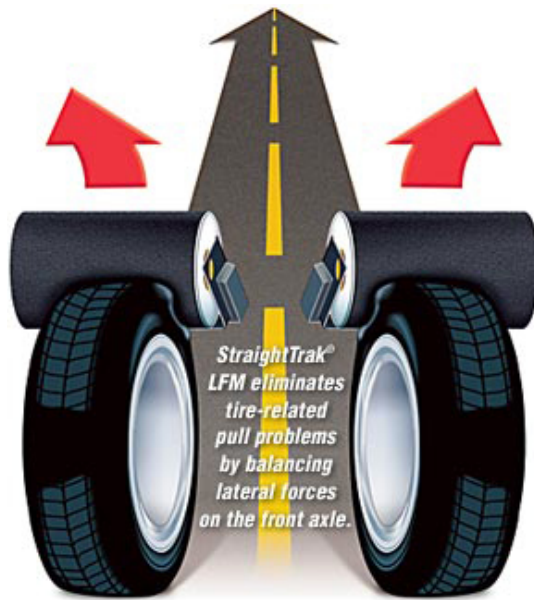

GENUINE TOYOTA NEW STEEL RIMS

[READ BELOW:](#)

FOR A LIMITED TIME [HUNTER ROADFORCE & STRAIGHTTRAK®](#)

***Our technicians take the extra time to complete this entire process. Very few shops in Ottawa have this balancer and even fewer are willing to spend the time to do this process.

We run two shifts, from 6:30 am to 1 am to get all this work done***

=====

HUNTER ROADFORCE BALANCING INCLUDED

NOT YOUR NORMAL BALANCING: TAKE A LOOK AT VIDEO:

<https://www.youtube.com/watch?v=cUQkBLYbUk>

(includes Road Tests, Road Roller, Perfection, Non-Uniformity, New Car Ride.
Wheel Balance, Tire Road Force, Rim Eccentricity Measurement, Tire Pull Lateral,
Force Measurement)

StraightTrak®

<https://www.youtube.com/watch?v=9uqBWhLZbic>