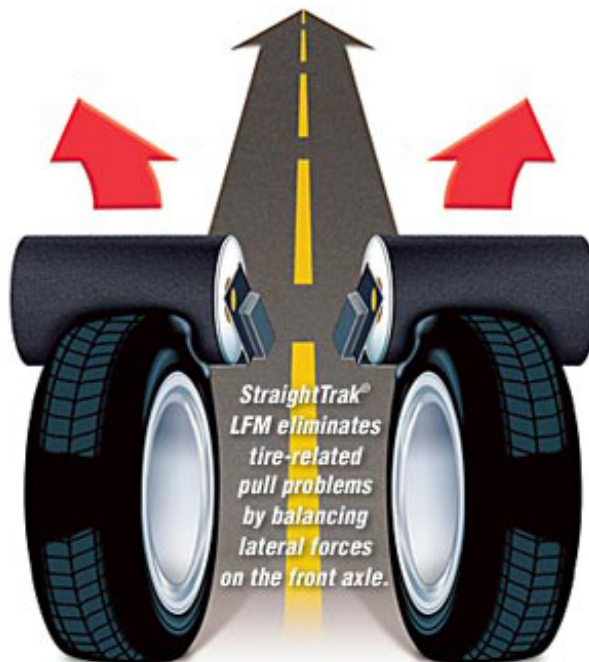

OEM FIT HUB BORE NEW STEEL RIMS

[READ BELOW:](#)

[FOR A LIMITED TIME HUNTER ROADFORCE & STRAIGHTTRAK®](#)

***Our technicians take the extra time to complete this entire process. Very few shops in Ottawa have this balancer and even fewer are willing to spend the time to do this process.

We run two shifts, from 6:30 am to 1 am to get all this work done***

=====

HUNTER ROADFORCE BALANCING INCLUDED

NOT YOUR NORMAL BALANCING: TAKE A LOOK AT VIDEO:

<https://www.youtube.com/watch?v=cUQkBLyBUk>

(includes Road Tests, Road Roller, Perfection, Non-Uniformity, New Car Ride, Wheel Balance, Tire Road Force, Rim Eccentricity Measurement, Tire Pull Lateral, Force Measurement)

StraightTrak®

<https://www.youtube.com/watch?v=9uqBWhLZbic>