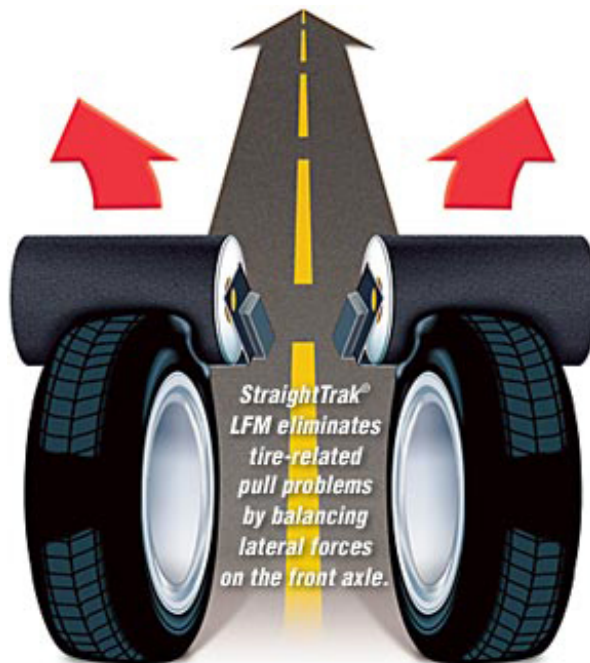

THESE ARE NOT CHEAP AFTERMARKET STEEL RIMS
WE CHALLENGE YOU TO FIND ANYONE REMOTELY CLOSE TO THIS PRICING

[READ BELOW:](#)

FOR A LIMITED TIME [HUNTER ROADFORCE & STRAIGHTTRAK®](#)

***Our technicians take the extra time to complete this entire process. Very few shops in Ottawa have this balancer and even fewer are willing to spend the time to do this process.

We run two shifts, from 6:30 am to 1 am to get all this work done***

=====

HUNTER ROADFORCE BALANCING INCLUDED

NOT YOUR NORMAL BALANCING: TAKE A LOOK AT VIDEO:

<https://www.youtube.com/watch?v=cUQkBLyBUk>

(includes Road Tests, Road Roller, Perfection, Non-Uniformity, New Car Ride.
Wheel Balance, Tire Road Force, Rim Eccentricity Measurement, Tire Pull Lateral,
Force Measurement)

StraightTrak®

<https://www.youtube.com/watch?v=9uqBWhLZbic>