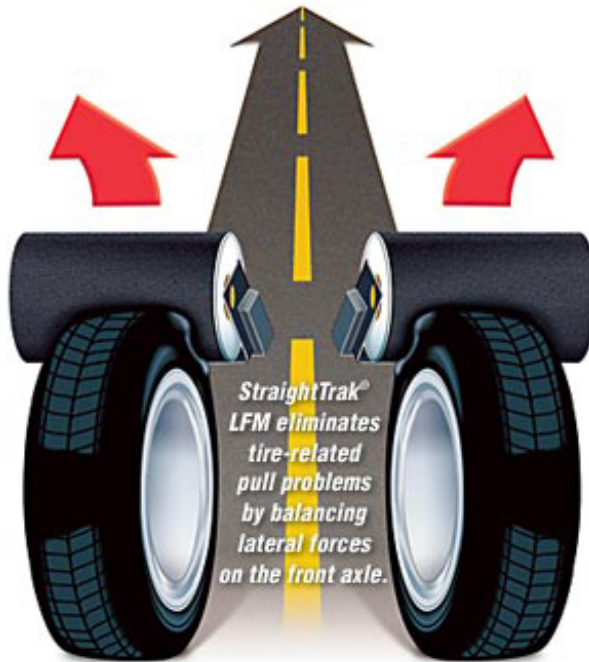

[READ BELOW:](#)

[FOR A LIMITED TIME HUNTER ROADFORCE & STRAIGHTTRAK®](#)

***Our technicians take the extra time to complete this entire process. Very few shops in Ottawa have this balancer and even fewer are willing to spend the time to do this process.

We run two shifts, from 6:30 am to 1 am to get all this work done***

=====

HUNTER ROADFORCE BALANCING INCLUDED

NOT YOUR NORMAL BALANCING: TAKE A LOOK AT VIDEO:

<https://www.youtube.com/watch?v=cUQkBLyBUk>

(includes Road Tests, Road Roller, Perfection, Non-Uniformity, New Car Ride.
Wheel Balance, Tire Road Force, Rim Eccentricity Measurement, Tire Pull Lateral,
Force Measurement)

StraightTrak®

<https://www.youtube.com/watch?v=9uqBWhLZbic>