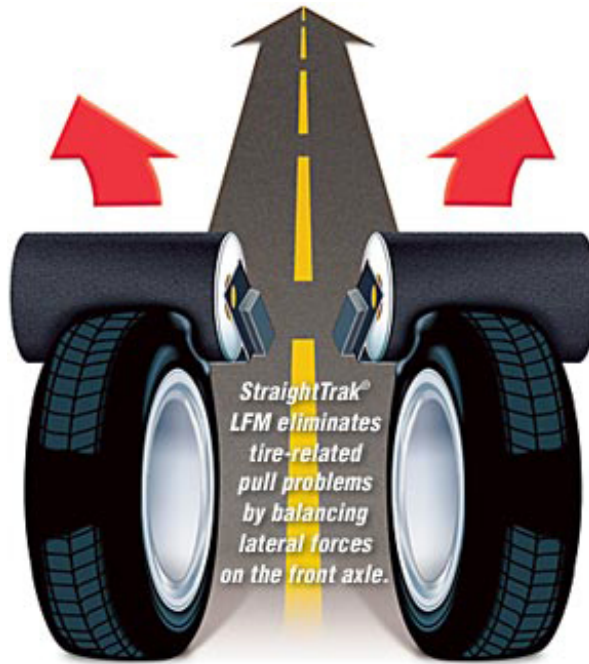

DIRECT FIT WITH PROPER HUB BORE - THERE IS A DIFFERENCE!

[READ BELOW:](#)

[FOR A LIMITED TIME HUNTER ROADFORCE & STRAIGHTTRAK®](#)

***Our technicians take the extra time to complete this entire process. Very few shops in Ottawa have this balancer and even fewer are willing to spend the time to do this process.

We run two shifts, from 6:30 am to 1 am to get all this work done***

=====

HUNTER ROADFORCE BALANCING INCLUDED

NOT YOUR NORMAL BALANCING: TAKE A LOOK AT VIDEO:

<https://www.youtube.com/watch?v=cUQkBLyBUk>

(includes Road Tests, Road Roller, Perfection, Non-Uniformity, New Car Ride.
Wheel Balance, Tire Road Force, Rim Eccentricity Measurement, Tire Pull Lateral,
Force Measurement)

StraightTrak®

<https://www.youtube.com/watch?v=9uqBWhLZbic>