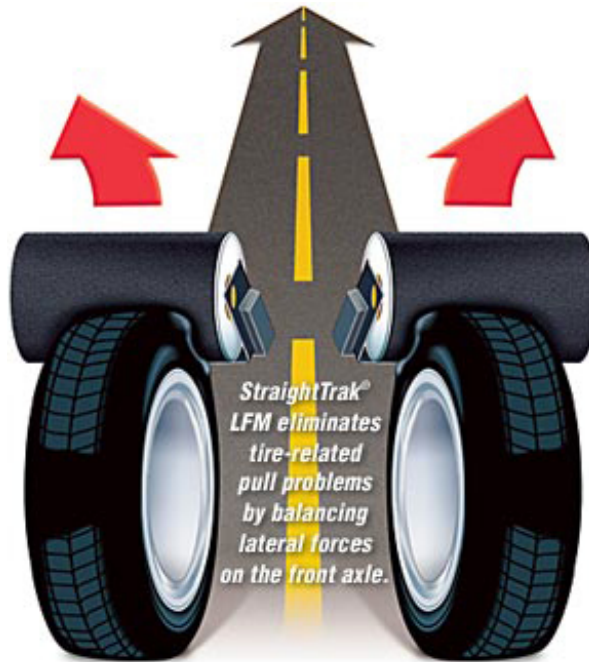

# INSTALLED, MOUNTED & HUNTER ROADFORCE BALANCED ON GENUINE VW STEEL RIMS (57.1 MM HUB BORE)

***DIRECT FIT WITH PROPER HUB BORE - THERE IS A DIFFERENCE!***

READ BELOW:

FOR A LIMITED TIME HUNTER ROADFORCE & STRAIGHTTRAK®

## HUNTER ROADFORCE BALANCING INCLUDED

NOT YOUR NORMAL BALANCING: TAKE A LOOK AT VIDEO:

<https://www.youtube.com/watch?v=cUQkBLyUk>

(includes Road Tests, Road Roller, Perfection, Non-Uniformity, New Car Ride.  
Wheel Balance, Tire Road Force, Rim Eccentricity Measurement, Tire Pull Lateral,  
Force Measurement)

# StraightTrak®

<https://www.youtube.com/watch?v=9uqBWhLZbic>

**A \$160 VALUE**

=====