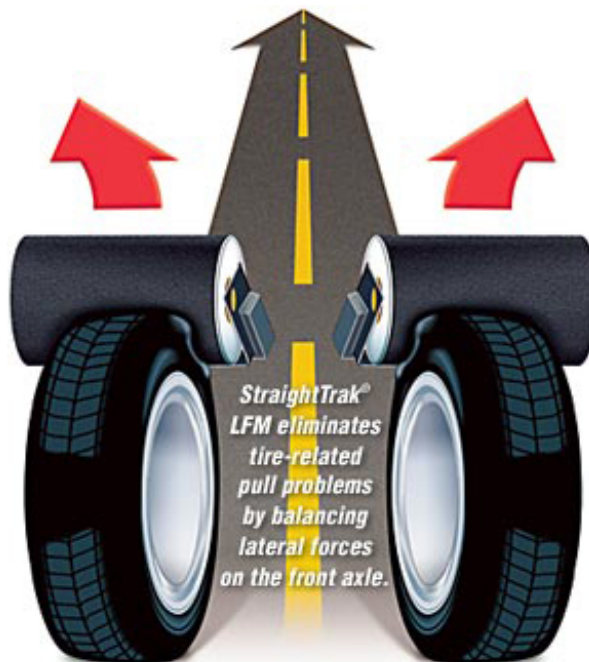

[READ BELOW:](#)

FOR A LIMITED TIME HUNTER ROADFORCE & STRAIGHTTRAK®

***Our technicians take the extra time to complete this entire process. Very few shops in Ottawa have this balancer and even fewer are willing to spend the time to do this process.

We run two shifts, from 6:30 am to 1 am to get all this work done***

=====

HUNTER ROADFORCE BALANCING INCLUDED

NOT YOUR NORMAL BALANCING: TAKE A LOOK AT VIDEO:

[https://www.youtube.com/watch?v= cUQkBLYbUk](https://www.youtube.com/watch?v=cUQkBLYbUk)

(includes Road Tests, Road Roller, Perfection, Non-Uniformity, New Car Ride. Wheel Balance, Tire Road Force, Rim Eccentricity Measurement, Tire Pull Lateral, Force Measurement)

StraightTrak®

<https://www.youtube.com/watch?v=9uqBWhLZbic>