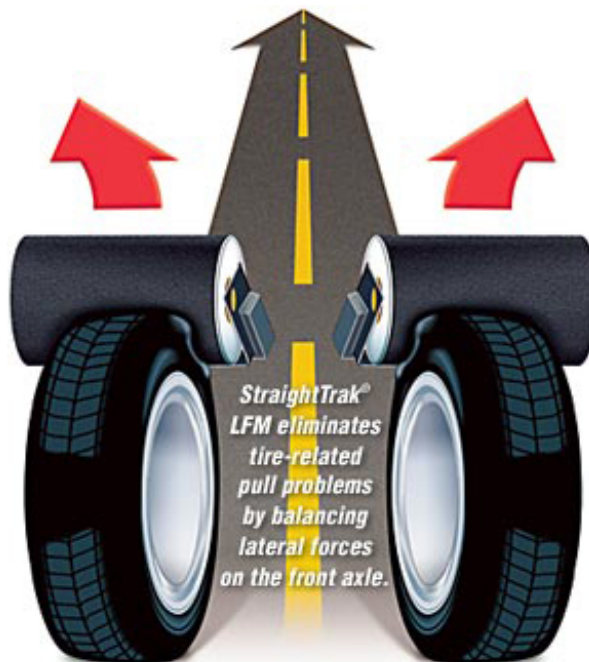

DIRECT FIT WITH PROPER HUB BORE - THERE IS A DIFFERENCE!

[READ BELOW:](#)

FOR A LIMITED TIME HUNTER ROADFORCE & STRAIGHTTRAK®

***Our technicians take the extra time to complete this entire process. Very few shops in Ottawa have this balancer and even fewer are willing to spend the time to do this process.

We run two shifts, from 6:30 am to 1 am to get all this work done***

=====

HUNTER ROADFORCE BALANCING INCLUDED

NOT YOUR NORMAL BALANCING: TAKE A LOOK AT VIDEO:

<https://www.youtube.com/watch?v=cUQkBLYbUk>

(includes Road Tests, Road Roller, Perfection, Non-Uniformity, New Car Ride. Wheel Balance, Tire Road Force, Rim Eccentricity Measurement, Tire Pull Lateral, Force Measurement)

StraightTrak®

<https://www.youtube.com/watch?v=9uqBWhLZbic>