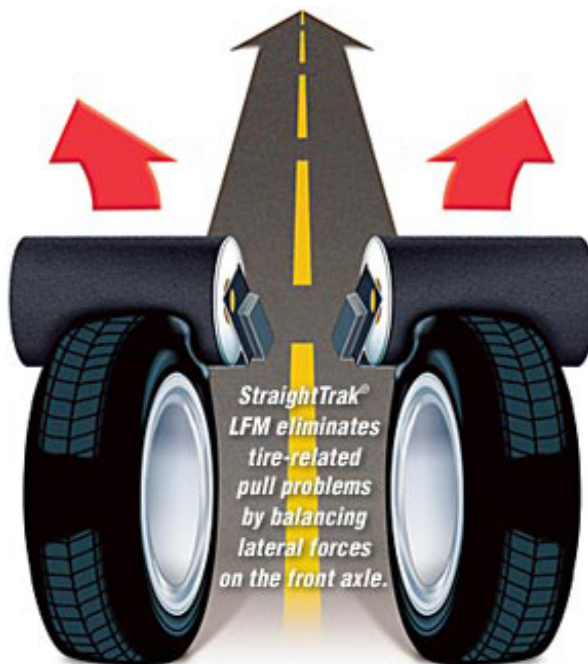

**INSTALLED, MOUNTED & HUNTER ROADFORCE
BALANCED ON
GENUINE VW STEEL RIMS (57.1 MM HUB
BORE)**

DIRECT FIT WITH PROPER HUB BORE - THERE IS A DIFFERENCE!

[READ BELOW:](#)

[FOR A LIMITED TIME HUNTER ROADFORCE & STRAIGHTTRAK®](#)

HUNTER ROADFORCE BALANCING INCLUDED

NOT YOUR NORMAL BALANCING: TAKE A LOOK AT VIDEO:

<https://www.youtube.com/watch?v=cUQkBLyBUk>

(includes Road Tests, Road Roller, Perfection, Non-Uniformity, New Car Ride. Wheel Balance, Tire Road Force, Rim Eccentricity Measurement, Tire Pull Lateral, Force Measurement)

StraightTrak®

<https://www.youtube.com/watch?v=9uqBWhLZbic>

A \$160 VALUE

BUY IT HERE, WARRANTY IT HERE! NO NONSENSE WARRANTY

INCLUDES INSTALLATION & BALANCE OF TIRES ON THE RIMS, \$35 IF YOU WOULD LIKE US TO MOUNT THIS PACKAGE ON YOUR VEHICLE