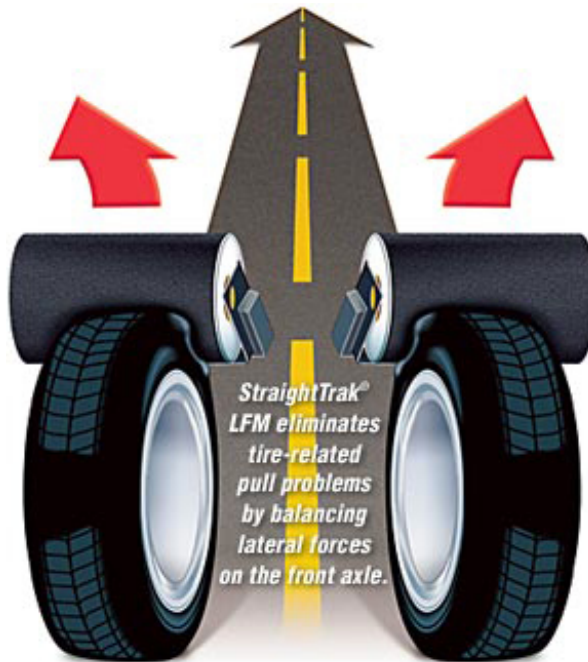

*driven to perform*

**OBSERVE GSI-5**

**INSTALLED, MOUNTED & HUNTER ROADFORCE  
BALANCED ON  
GENUINE VW STEEL RIMS (57.1 MM HUB  
BORE)**

***DIRECT FIT WITH PROPER HUB BORE - THERE IS A DIFFERENCE!***

Genuine  
Volkswagen  
Parts

Genuine  
Volkswagen  
Parts

[READ BELOW:](#)

**FOR A LIMITED TIME [HUNTER ROADFORCE & STRAIGHTTRAK®](#)**

\*\*\*Our technicians take the extra time to complete this entire process. Very few shops in Ottawa have this balancer and even fewer are willing to spend the time to do this process.

## HUNTER ROADFORCE BALANCING INCLUDED

NOT YOUR NORMAL BALANCING: TAKE A LOOK AT VIDEO:

<https://www.youtube.com/watch?v=cUQkBLyUk>

(includes Road Tests, Road Roller, Perfection, Non-Uniformity, New Car Ride. Wheel Balance, Tire Road Force, Rim Eccentricity Measurement, Tire Pull Lateral, Force Measurement)

## StraightTrak®

<https://www.youtube.com/watch?v=9uqBWhLZbic>

A \$160 VALUE

---