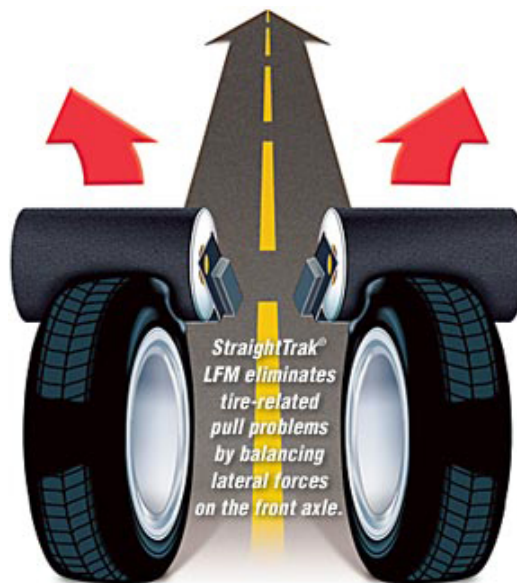

=====

HUNTER ROADFORCE BALANCING INCLUDED

NOT YOUR NORMAL BALANCING: TAKE A LOOK AT VIDEO:

<https://www.youtube.com/watch?v=cUQkBLyUk>

(includes Road Tests, Road Roller, Perfection, Non-Uniformity, New Car Ride.
Wheel Balance, Tire Road Force, Rim Eccentricity Measurement, Tire Pull Lateral,
Force Measurement)

StraightTrak®

<https://www.youtube.com/watch?v=9uqBWhLZbic>

A \$160 VALUE

=====

BUY IT HERE, WARRANTY IT HERE! NO NONSENSE WARRANTY

INSTALLATION & BALANCE = \$69 FOR ALL FOUR

Genuine Parts

Genuine Parts