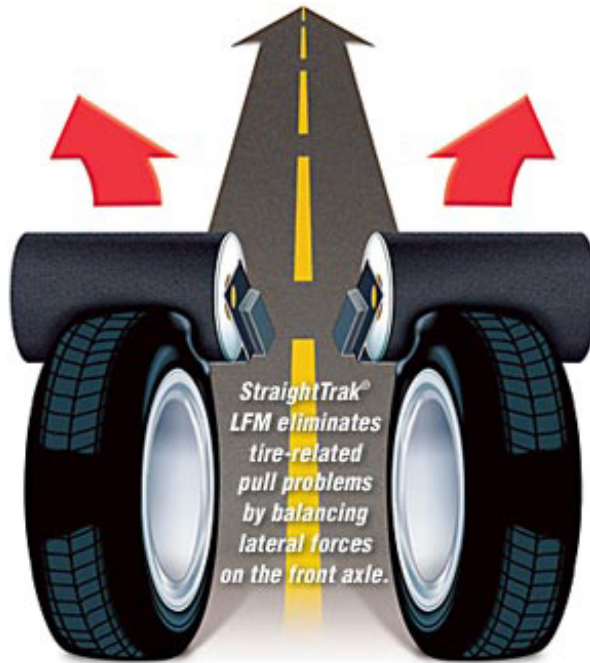

=====

HUNTER ROADFORCE BALANCING INCLUDED

NOT YOUR NORMAL BALANCING: TAKE A LOOK AT VIDEO:

<https://www.youtube.com/watch?v=cUQkBLyUk>

(Includes Road Tests, Road Roller, Perfection, Non-Uniformity, New Car Ride.

Wheel Balance, Tire Road Force, Rim Eccentricity Measurement, Tire Pull Lateral,
Force Measurement)

StraightTrak®

<https://www.youtube.com/watch?v=9uqBWhLZbic>

A \$160 VALUE

=====

BUY IT HERE, WARRANTY IT HERE! NO NONSENSE WARRANTY