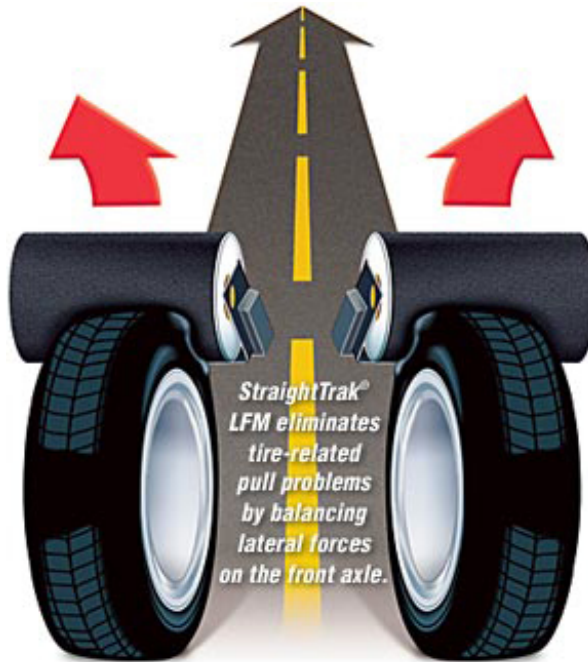

We run two shifts, from 6:30 am to 1 am to get all this work done***

=====

HUNTER ROADFORCE BALANCING INCLUDED

NOT YOUR NORMAL BALANCING: TAKE A LOOK AT VIDEO:

<https://www.youtube.com/watch?v=cUQkBLYbUk>

(Includes Road Tests, Road Roller, Perfection, Non-Uniformity, New Car Ride. Wheel Balance, Tire Road Force, Rim Eccentricity Measurement, Tire Pull Lateral, Force Measurement)

StraightTrak®

<https://www.youtube.com/watch?v=9uqBWhLZbic>