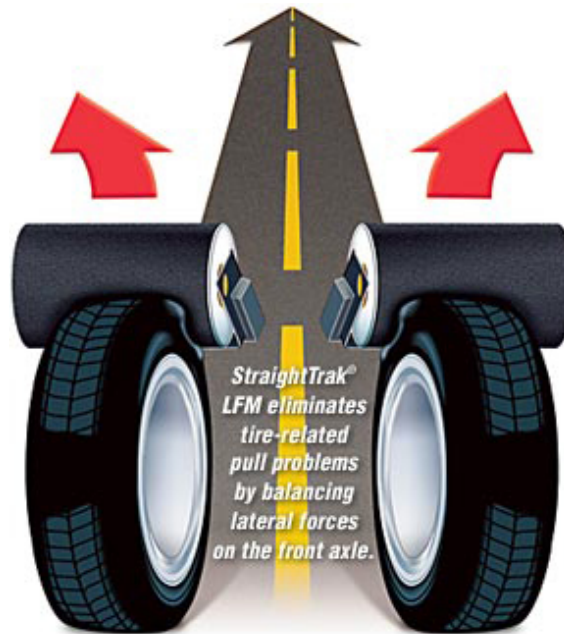

BRIDGESTONE Blizzak WS70 (Studless Ice & Snow)

INSTALLED, MOUNTED & HUNTER ROADFORCE BALANCED ON *OEM FIT NEW STEEL RIMS*

READ BELOW:

FOR A LIMITED TIME HUNTER ROADFORCE & STRAIGHTTRAK®

*****Our technicians take the extra time to complete this entire process. Very few shops in Ottawa have this balancer and even fewer are willing to spend the time to do this process.**

We run two shifts, from 6:30 am to 1 am to get all this work done***

HUNTER ROADFORCE BALANCING INCLUDED

NOT YOUR NORMAL BALANCING: TAKE A LOOK AT VIDEO:

<https://www.youtube.com/watch?v=cUQkBLYbUk>

(includes Road Tests, Road Roller, Perfection, Non-Uniformity, New Car Ride. Wheel Balance, Tire Road Force, Rim Eccentricity Measurement, Tire Pull Lateral, Force Measurement)

StraightTrak®

<https://www.youtube.com/watch?v=9uqBWhLZbic>

A \$160 VALUE

=====

BUY IT HERE, WARRANTY IT HERE! NO NONSENSE WARRANTY

INCLUDES INSTALLATION & BALANCE OF TIRES ON THE RIMS, \$35 IF YOU WOULD LIKE US TO MOUNT THIS PACKAGE ON YOUR VEHICLE