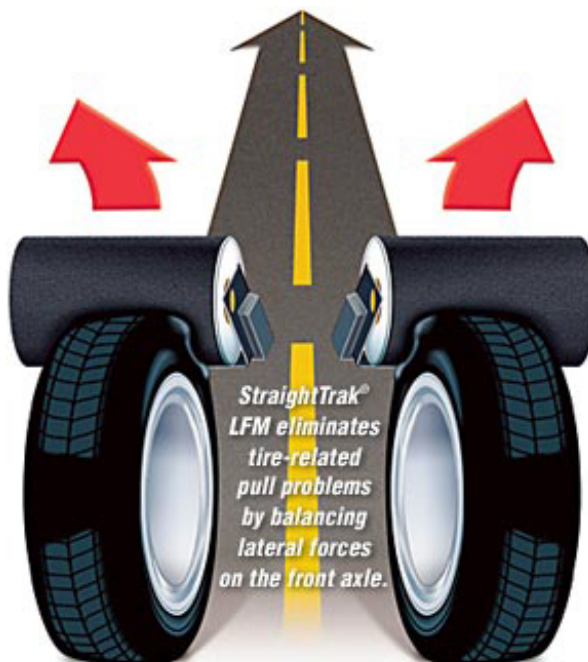

[FOR A LIMITED TIME HUNTER ROADFORCE & STRAIGHTTRAK®](#)

***Our technicians take the extra time to complete this entire process. Very few shops in Ottawa have this balancer and even fewer are willing to spend the time to do this process.

We run two shifts, from 6:30 am to 1 am to get all this work done***

Tired of winter tire vibrations & shimmys?

HUNTER ROADFORCE BALANCING is the NEW-CAR-FEEL BALANCING

=====

HUNTER ROADFORCE BALANCING INCLUDED

NOT YOUR NORMAL BALANCING: TAKE A LOOK AT VIDEO:

<https://www.youtube.com/watch?v=cUQkBLYbUK>

(includes Road Tests, Road Roller, Perfection, Non-Uniformity, New Car Ride, Wheel Balance, Tire Road Force, Rim Eccentricity Measurement, Tire Pull Lateral, Force Measurement)

StraightTrak®

<https://www.youtube.com/watch?v=9uqBWhLZbic>

A \$160 VALUE

=====

BUY IT HERE, WARRANTY IT HERE! NO NONSENSE WARRANTY

INCLUDES INSTALLATION & BALANCE OF TIRES ON THE RIMS, \$35 IF YOU WOULD LIKE US TO MOUNT THIS PACKAGE ON YOUR VEHICLE