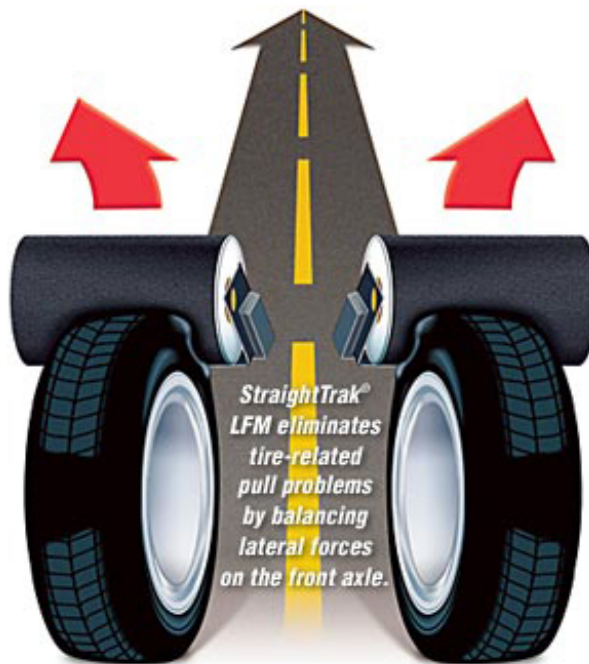

StraightTrak®

<https://www.youtube.com/watch?v=9uqBWhLZbic>

A $160 VALUE

=====

BUY IT HERE, WARRANTY IT HERE! NO NONSENSE WARRANTY

INCLUDES INSTALLATION & BALANCE OF TIRES ON THE RIMS, $35 IF YOU WOULD LIKE US TO MOUNT THIS PACKAGE ON YOUR VEHICLE
($35 FEE INCLUDES: REMOVING OLD TIRES/RIMS AND PUTTING IN NEW CLEAN STORAGE BAGS, INSTALLING THE NEW WINTER TIRES AND
RIMS ONTO YOUR VEHICLE, USING PROPER TORQUE WRENCH TO TIGHTEN ALL BOLTS TO FACTORY SPECS)