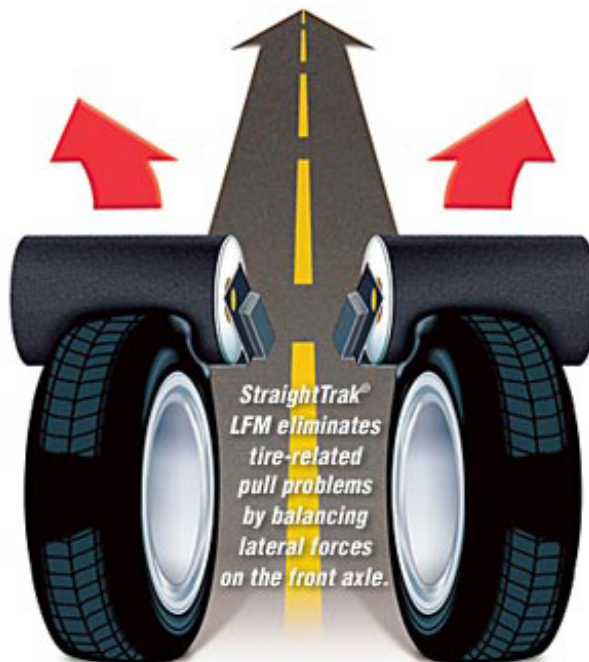

THESE ARE NOT CHEAP BIG BOX AFTERMARKET STEEL RIMS

**THEY ARE
GENUINE NISSAN ORIGINAL EQUIPMENT**

[READ BELOW:](#)

[FOR A LIMITED TIME HUNTER ROADFORCE & STRAIGHTTRAK®](#)

***Our technicians take the extra time to complete this entire process. Very few shops in Ottawa have this balancer and even fewer are willing to spend the time to do this process.

We run two shifts, from 6:30 am to 1 am to get all this work done***

=====

HUNTER ROADFORCE BALANCING INCLUDED

NOT YOUR NORMAL BALANCING: TAKE A LOOK AT VIDEO:

[https://www.youtube.com/watch?v= cUQkBLyUk](https://www.youtube.com/watch?v=cUQkBLyUk)

(includes Road Tests, Road Roller, Perfection, Non-Uniformity, New Car Ride, Wheel Balance, Tire Road Force, Rim Eccentricity Measurement, Tire Pull Lateral, Force Measurement)

StraightTrak®

<https://www.youtube.com/watch?v=9uqBWhLZbic>