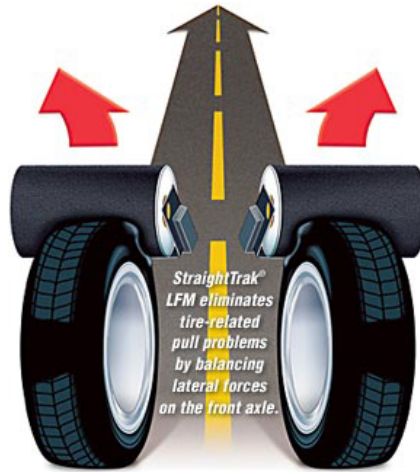

DIRECT FIT WITH PROPER HUB BORE - THERE IS A DIFFERENCE!

[READ BELOW:](#)

[FOR A LIMITED TIME HUNTER ROADFORCE & STRAIGHTTRAK®](#)

***Our technicians take the extra time to complete this entire process. Very few shops in Ottawa have this balancer and even fewer are willing to spend the time to do this process.

We run two shifts, from 6:30 am to 1 am to get all this work done***

HUNTER ROADFORCE BALANCING INCLUDED

NOT YOUR NORMAL BALANCING: TAKE A LOOK AT VIDEO:

<https://www.youtube.com/watch?v=cUQkBLyBjUk>

(includes Road Tests, Road Roller, Perfection, Non-Uniformity, New Car Ride.
Wheel Balance, Tire Road Force, Rim Eccentricity Measurement, Tire Pull Lateral,
Force Measurement)

StraightTrak®

<https://www.youtube.com/watch?v=9uqBWhLZbic>

A \$160 VALUE

=====

BUY IT HERE, WARRANTY IT HERE! NO NONSENSE WARRANTY

INCLUDES INSTALLATION & BALANCE OF TIRES ON THE RIMS, \$35 IF YOU WOULD LIKE US TO MOUNT THIS PACKAGE ON YOUR VEHICLE