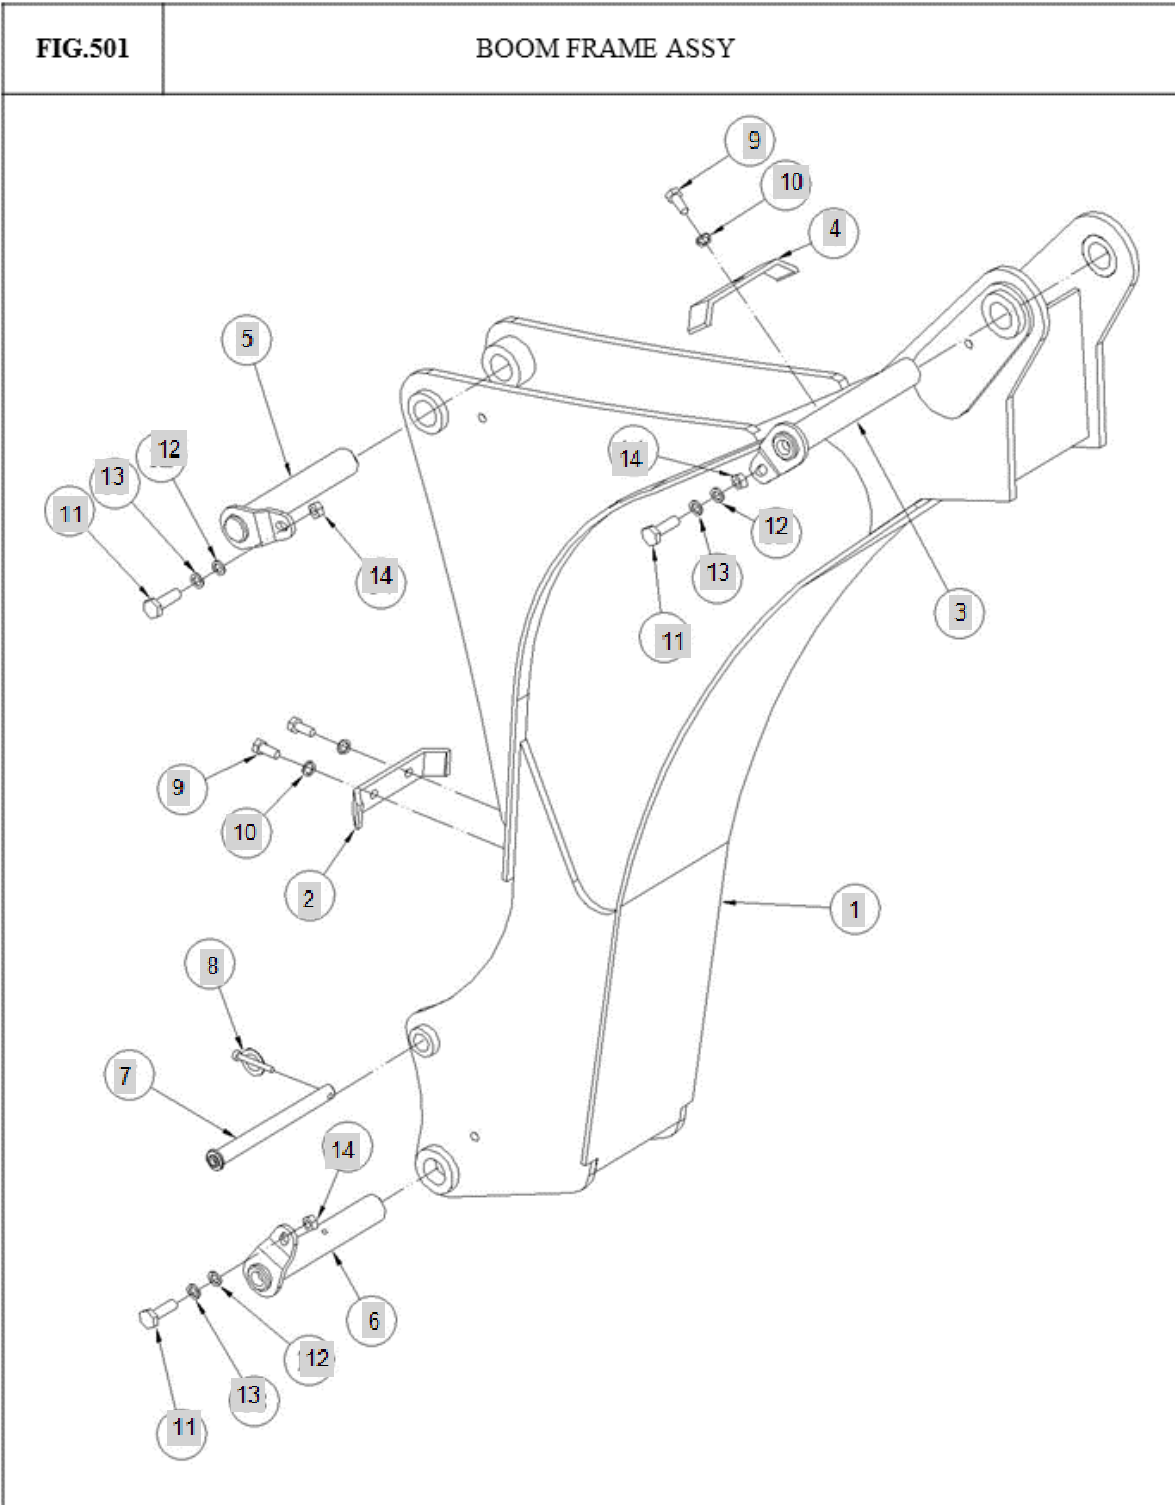

Year/Month

BH150

2020/02

FIG A601

DIPPERSTICK FRAME ASSEMBLY

Year/Month

BH150

2020/02