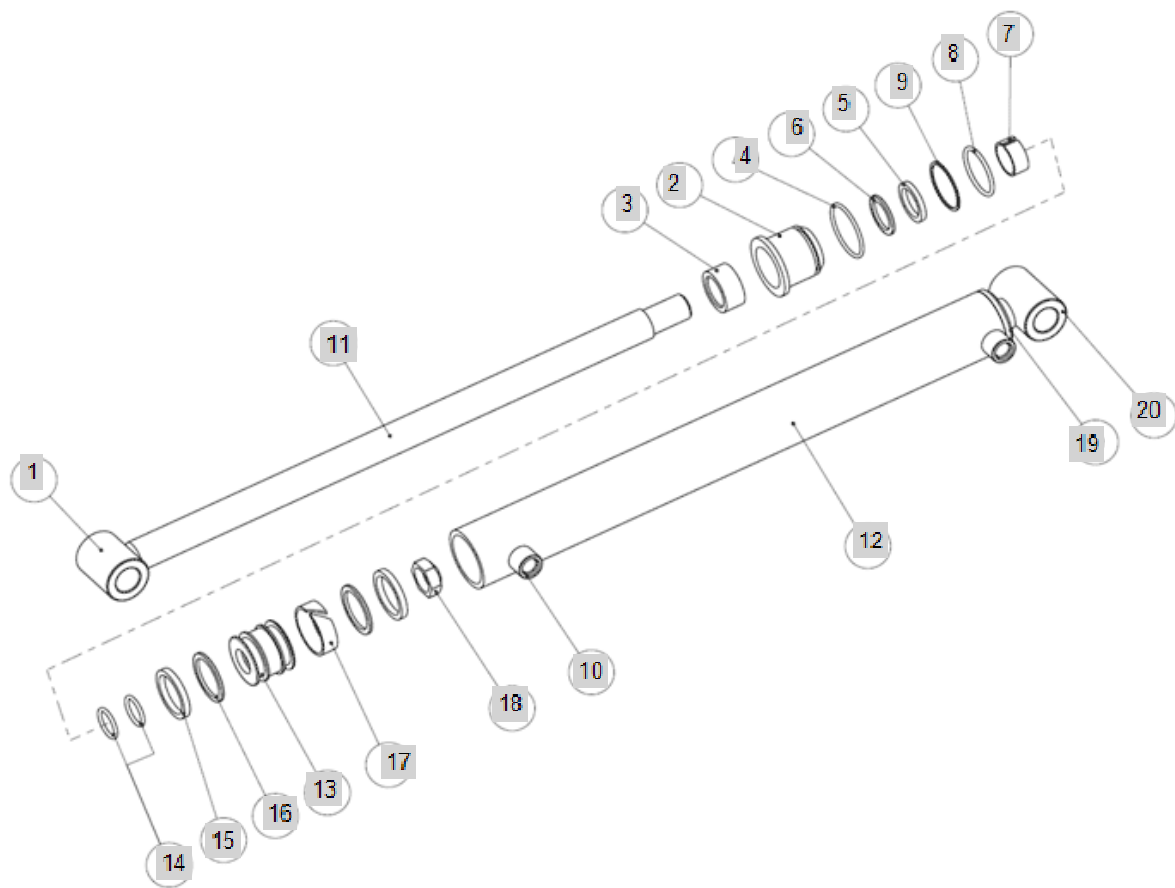

BL150C

2020/02

FIG A008-1

HYDRAULIC PIPING ASSEMBLY (2018.10~)

Year/Month

BL150C

2020/02

FIG A009-1

BUCKET CYLINDER (2018.10~)

Year/Month

BL150C

2020/02

FIG A010-1

BOOM CYLINDER (2018.10~)

Year/Month

BL150C

2020/02

<p>FIG A011-1 BL150C</p>	<p>DECAL (2018.10~)</p>	<p>Year/Month 2020/02</p>
------------------------------	-------------------------	-------------------------------

<p>FIG 011 BL150(C)</p>	<p>DECAL</p>	<p>P1</p>	<p>Year/ Month 2019/ 05</p>	
-----------------------------	--------------	-----------	---------------------------------	---