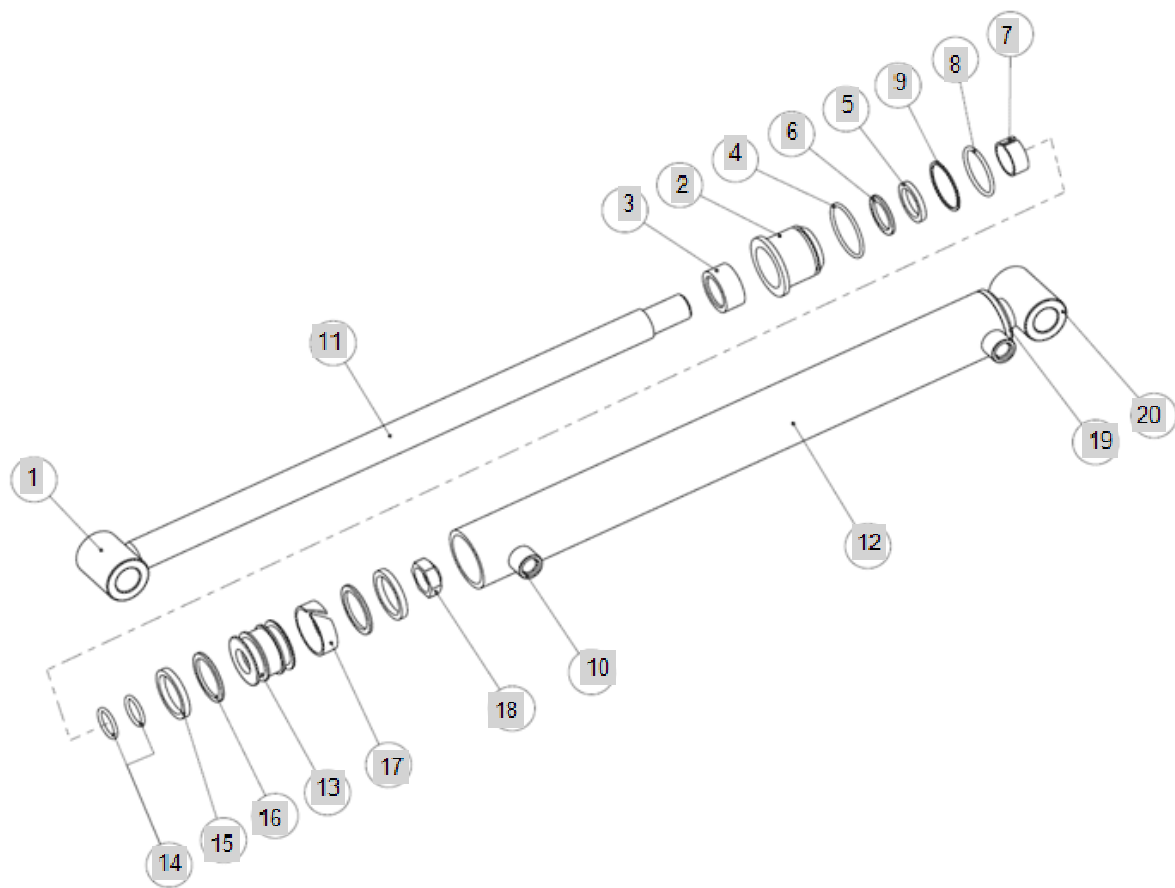

BL150C

2020/02

FIG A008-1

HYDRAULIC PIPING ASSEMBLY (2018.10~)

Year/Month

BL150C

2020/02

FIG A009-1

BUCKET CYLINDER (2018.10~)

Year/Month

BL150C

2020/02

FIG A010-1

BOOM CYLINDER (2018.10~)

Year/Month

BL150C

2020/02

<p>FIG A011-1 BL150C</p>	<p>DECAL (2018.10~)</p>	<p>Year/Month 2020/02</p>
------------------------------	-------------------------	-------------------------------

<p>FIG 011 BL150(C)</p>	<p>DECAL</p>	<p>P1</p>	<p>Year/ Month 2019/ 05</p>	
-----------------------------	--------------	-----------	---------------------------------	---