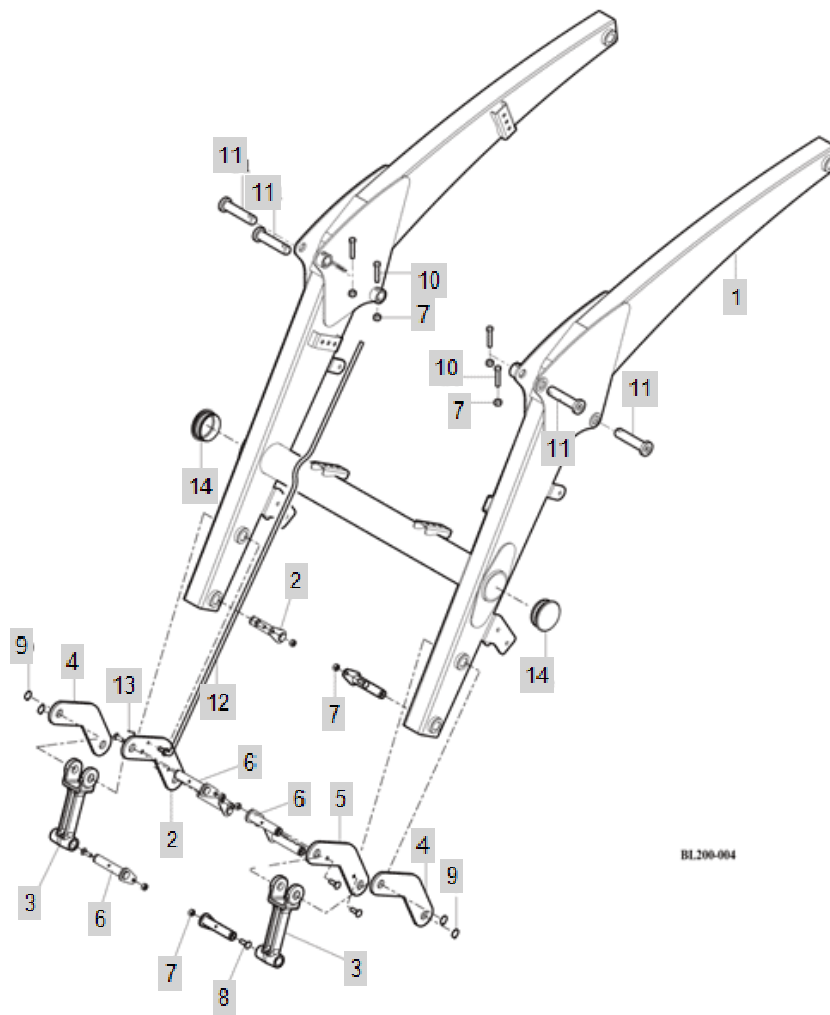

KUKJE BL150C Branson Loader

Parts Catalogue

FIG A001-1

BUCKET (2018.10~)

Year/Month

BL150C

2020/02

BL200-001

FIG A002-1

BL150C

QUICK ATTACHMENT ASSEMBLY (2018.10~)

Year/Month

2020/02

FIG A003-1

MOUNTING FRAME ASS'Y (2018.10~)

Year/Month

BL150C

2020/02

BL150(C)-003

FIG A004-1

BOOM ASS'Y (2018.10~)

Year/Month

BL150C

2020/02

BL200-004

FIG A005-1

POST ASSEMBLY (2018.10~)

Year/Month

BL150C

2020/02

BL200-005

FIG A006-1