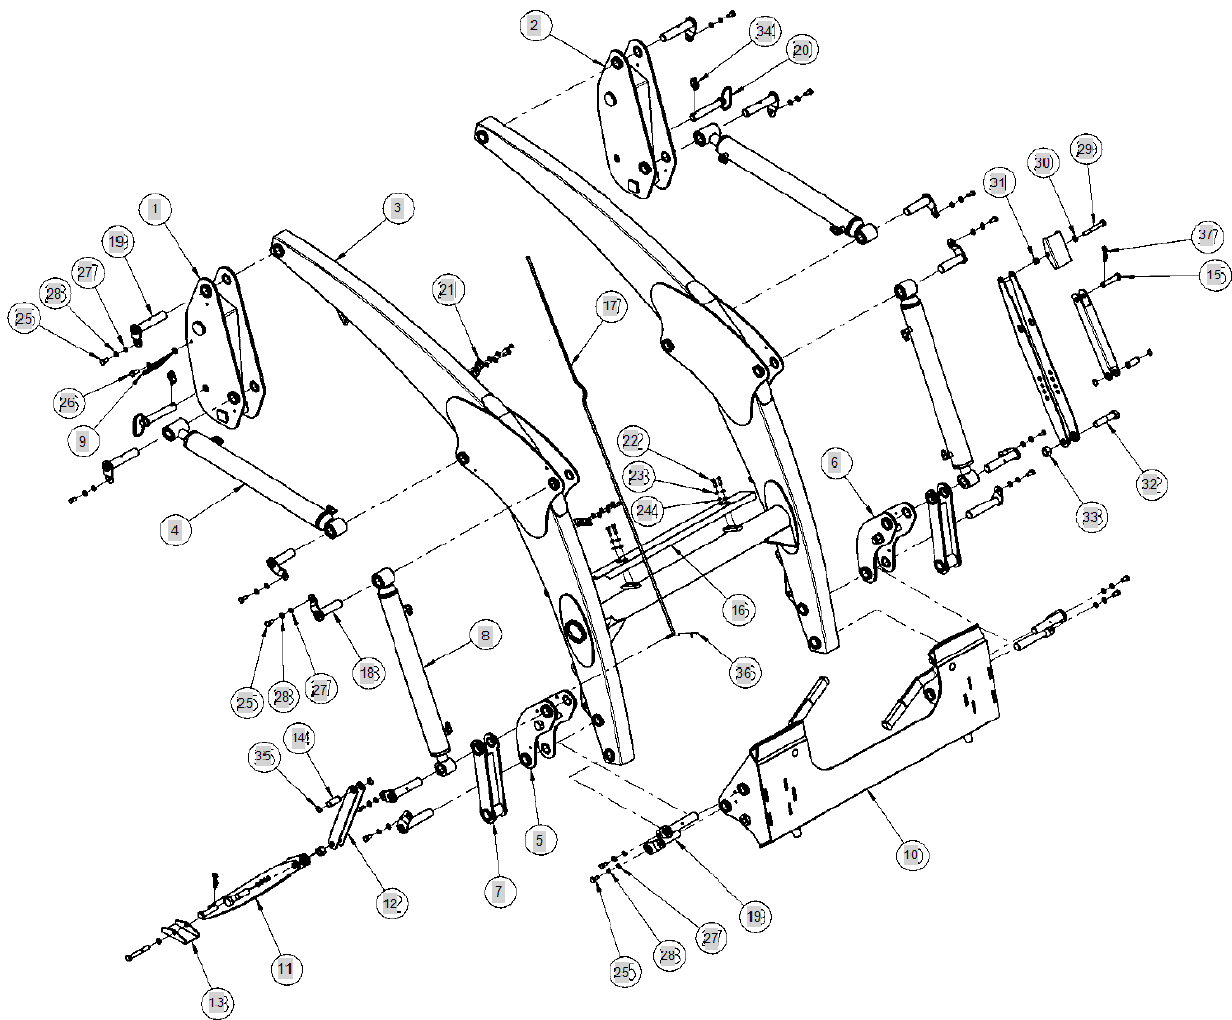

KUKJE BL40 Branson Loader

Parts Catalogue

FIG 001

BOOM ASSEMBLY

Year/Month

BL40

2020/02

FIG 002