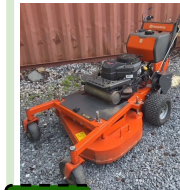

USED EQUIPMENT LISTING

Updated: 05/26/2026

FINANCING AVAILABLE

BRAND: eXmark
MODEL: TTS481CKA36 **\$3,799**

- 36" DECK
- Hydro-drive
- Kawasaki FS481V
- ~1,000 hours

LKN

BRAND: Toro
MODEL: 34225 **\$7,999**

- Stand On Spreader
Sprayer (Lean-To-Steer)
- 221 Hours
- Kohler Engine

LKN

BRAND: eXmark
MODEL: Radius S-Series **\$5,999**

- 52" DECK
- FX691V KAWASAKI
- METAL GRASS
CATCHER INCL.
- ~430 HOURS

LKN

BRAND: John Deere
MODEL: X500 Series **\$3,750**

- 48" Deck
- 178 Hours
- John Deere Engine
- 2012 Model Year

SC

BRAND: Husqvarna
MODEL: W436 **\$3,750**

- 36" Deck
- 143 Hours
- Kawasaki FS481V
Engine
- New OEM Carburetor

SC

\$179
Value

**Purchase ANY used unit and get a
FREE 72 gallon Square Barrel Kit**