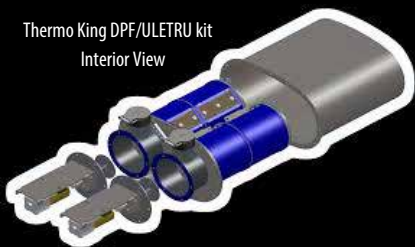

Got DPF?

(Diesel Particulate Filters)

WE DO...and We'll Install them for you.

RYPOS DPF ULETRU

Benefits

- CARB Level 3+ verified
- Active, electrically regenerated DPF
- Minimal maintenance required
- Sulfur tolerant
- Replaces muffler
- 85+% PM reduction achieved in TRU application
- Warranty = 4 years or 2600 hours
- Up to 60% savings over cost of engine re-power

Thermo King DPF/ULETRU kit
Interior View

THE Tier 4

Final Solution

RYPOS

INNOVATING THE FUTURE OF CLEAN AIR

Compliance for
CARB TRU ATCM

Developed to meet current state and federal regulations for diesel emissions

Rypos should be the 1st choice for any TRU operator or fleet entering California where they must comply with the CARB TRU ATCM.

TK SERVICES INC.
Experts in Transport Refrigeration

tksvinc.com
800-211-8080

Our Service Techs are standing by to assist you.

323-585-1271

Los Angeles • Fontana • San Diego • San Leandro • Sacramento • Stockton • Redding • Las Vegas • Reno