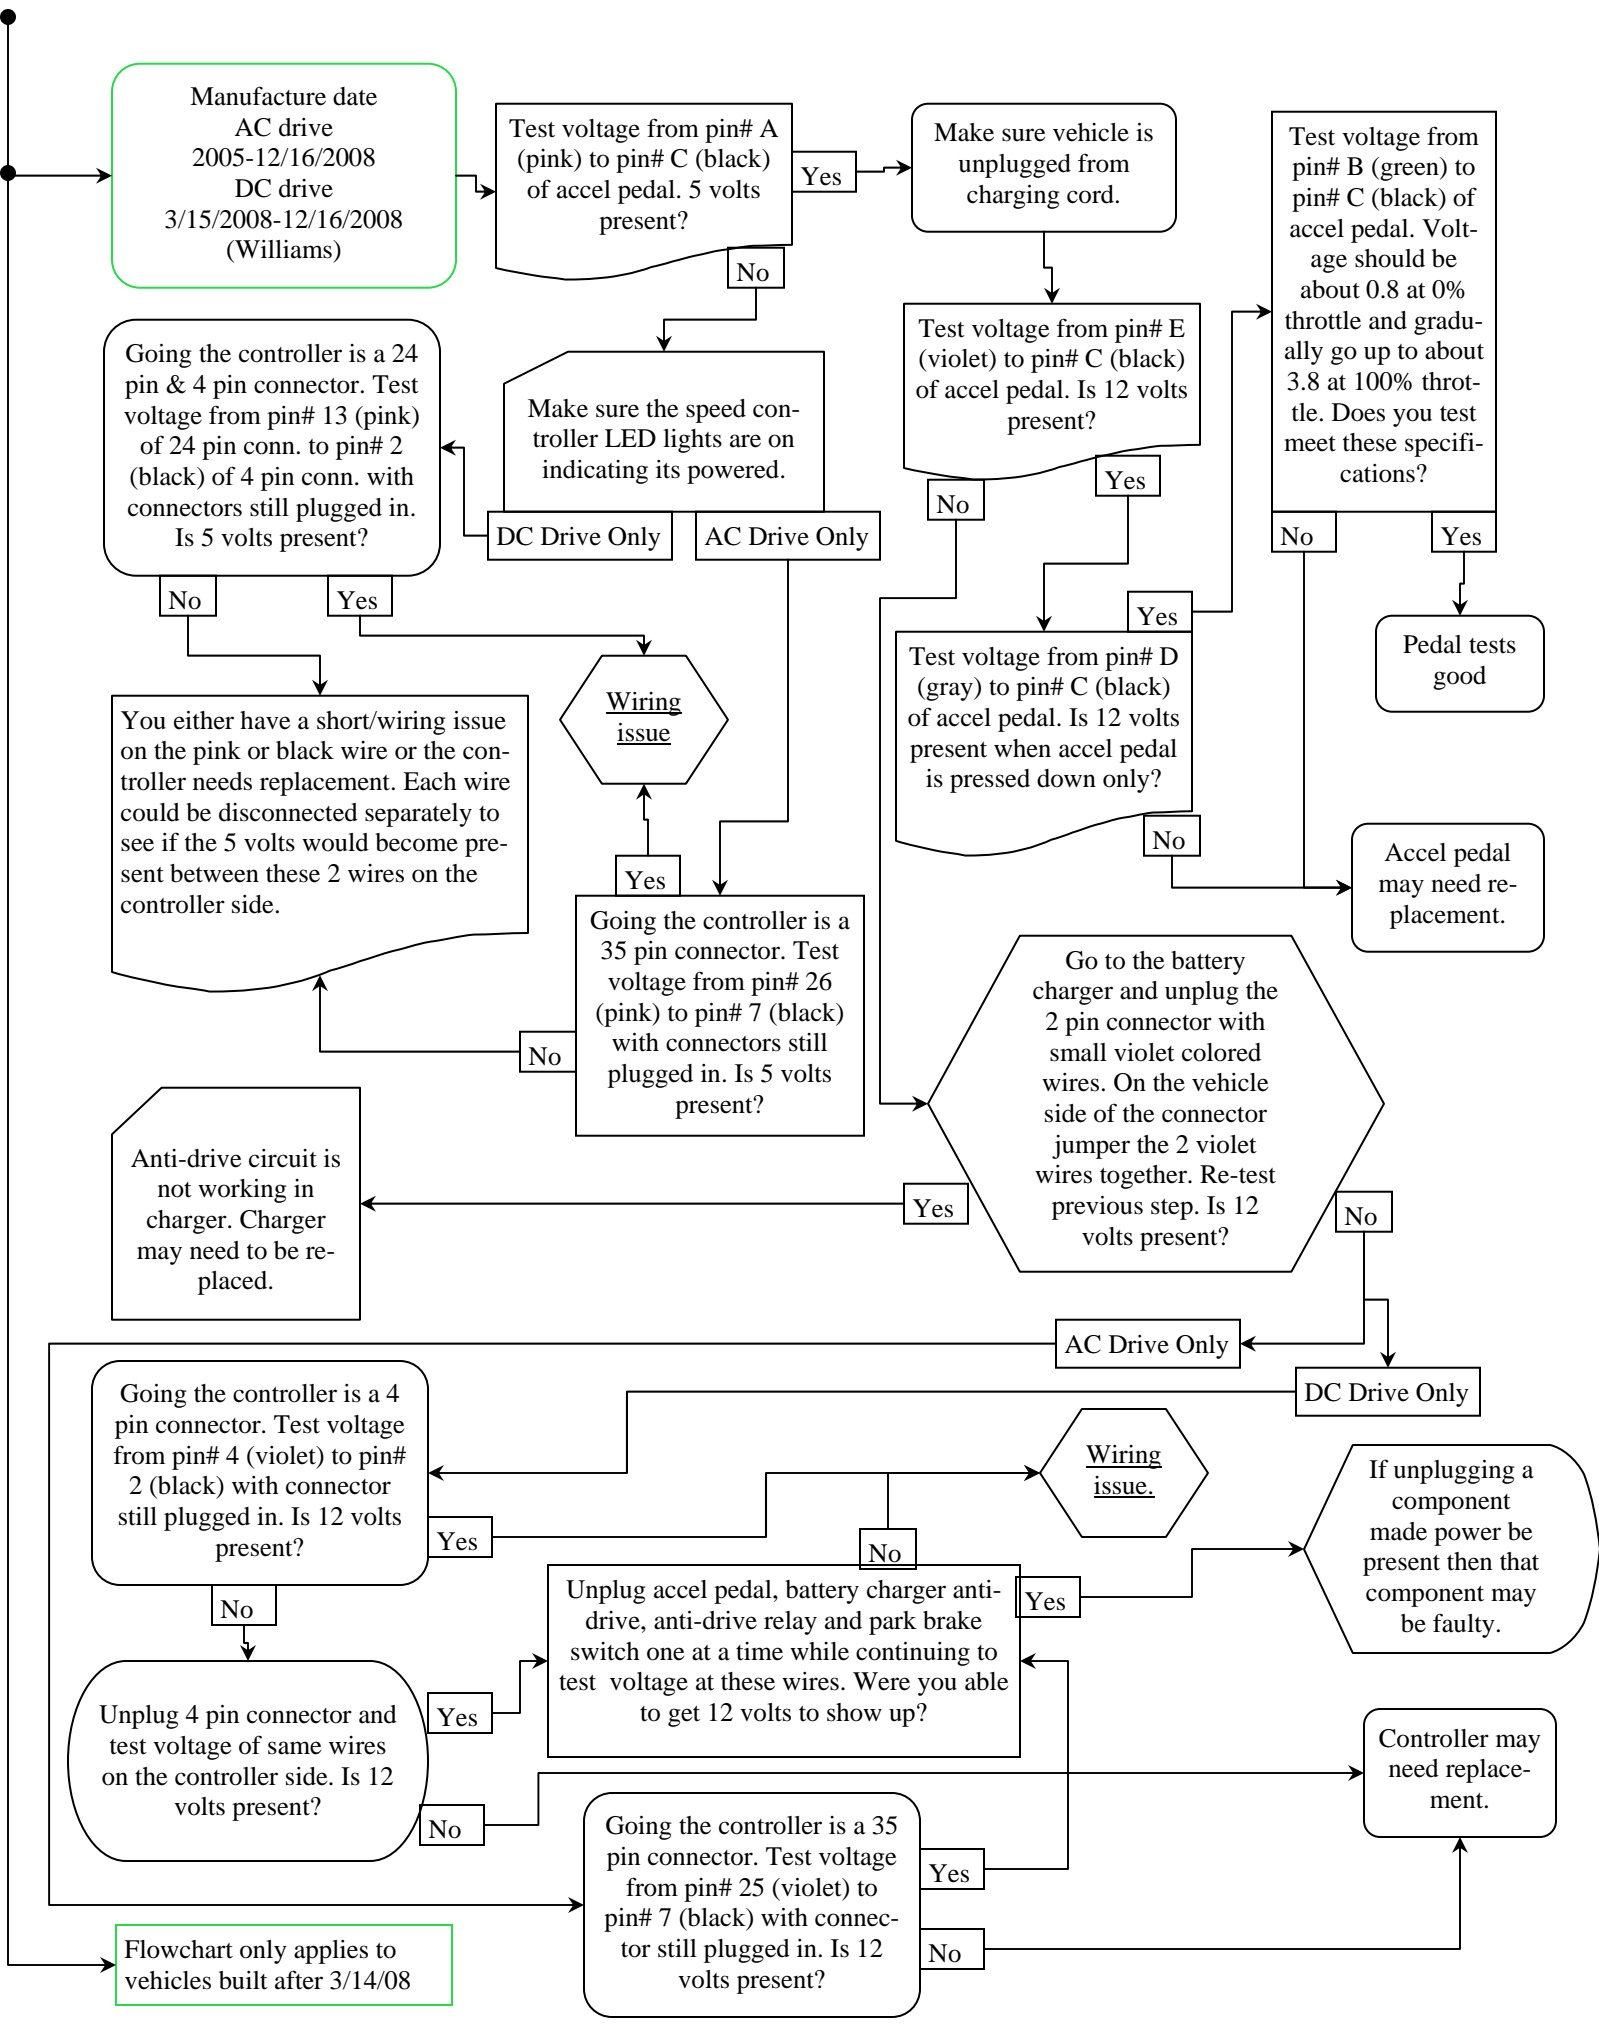

Accelerator Testing

Flowchart only applies to vehicles built after 3/14/08