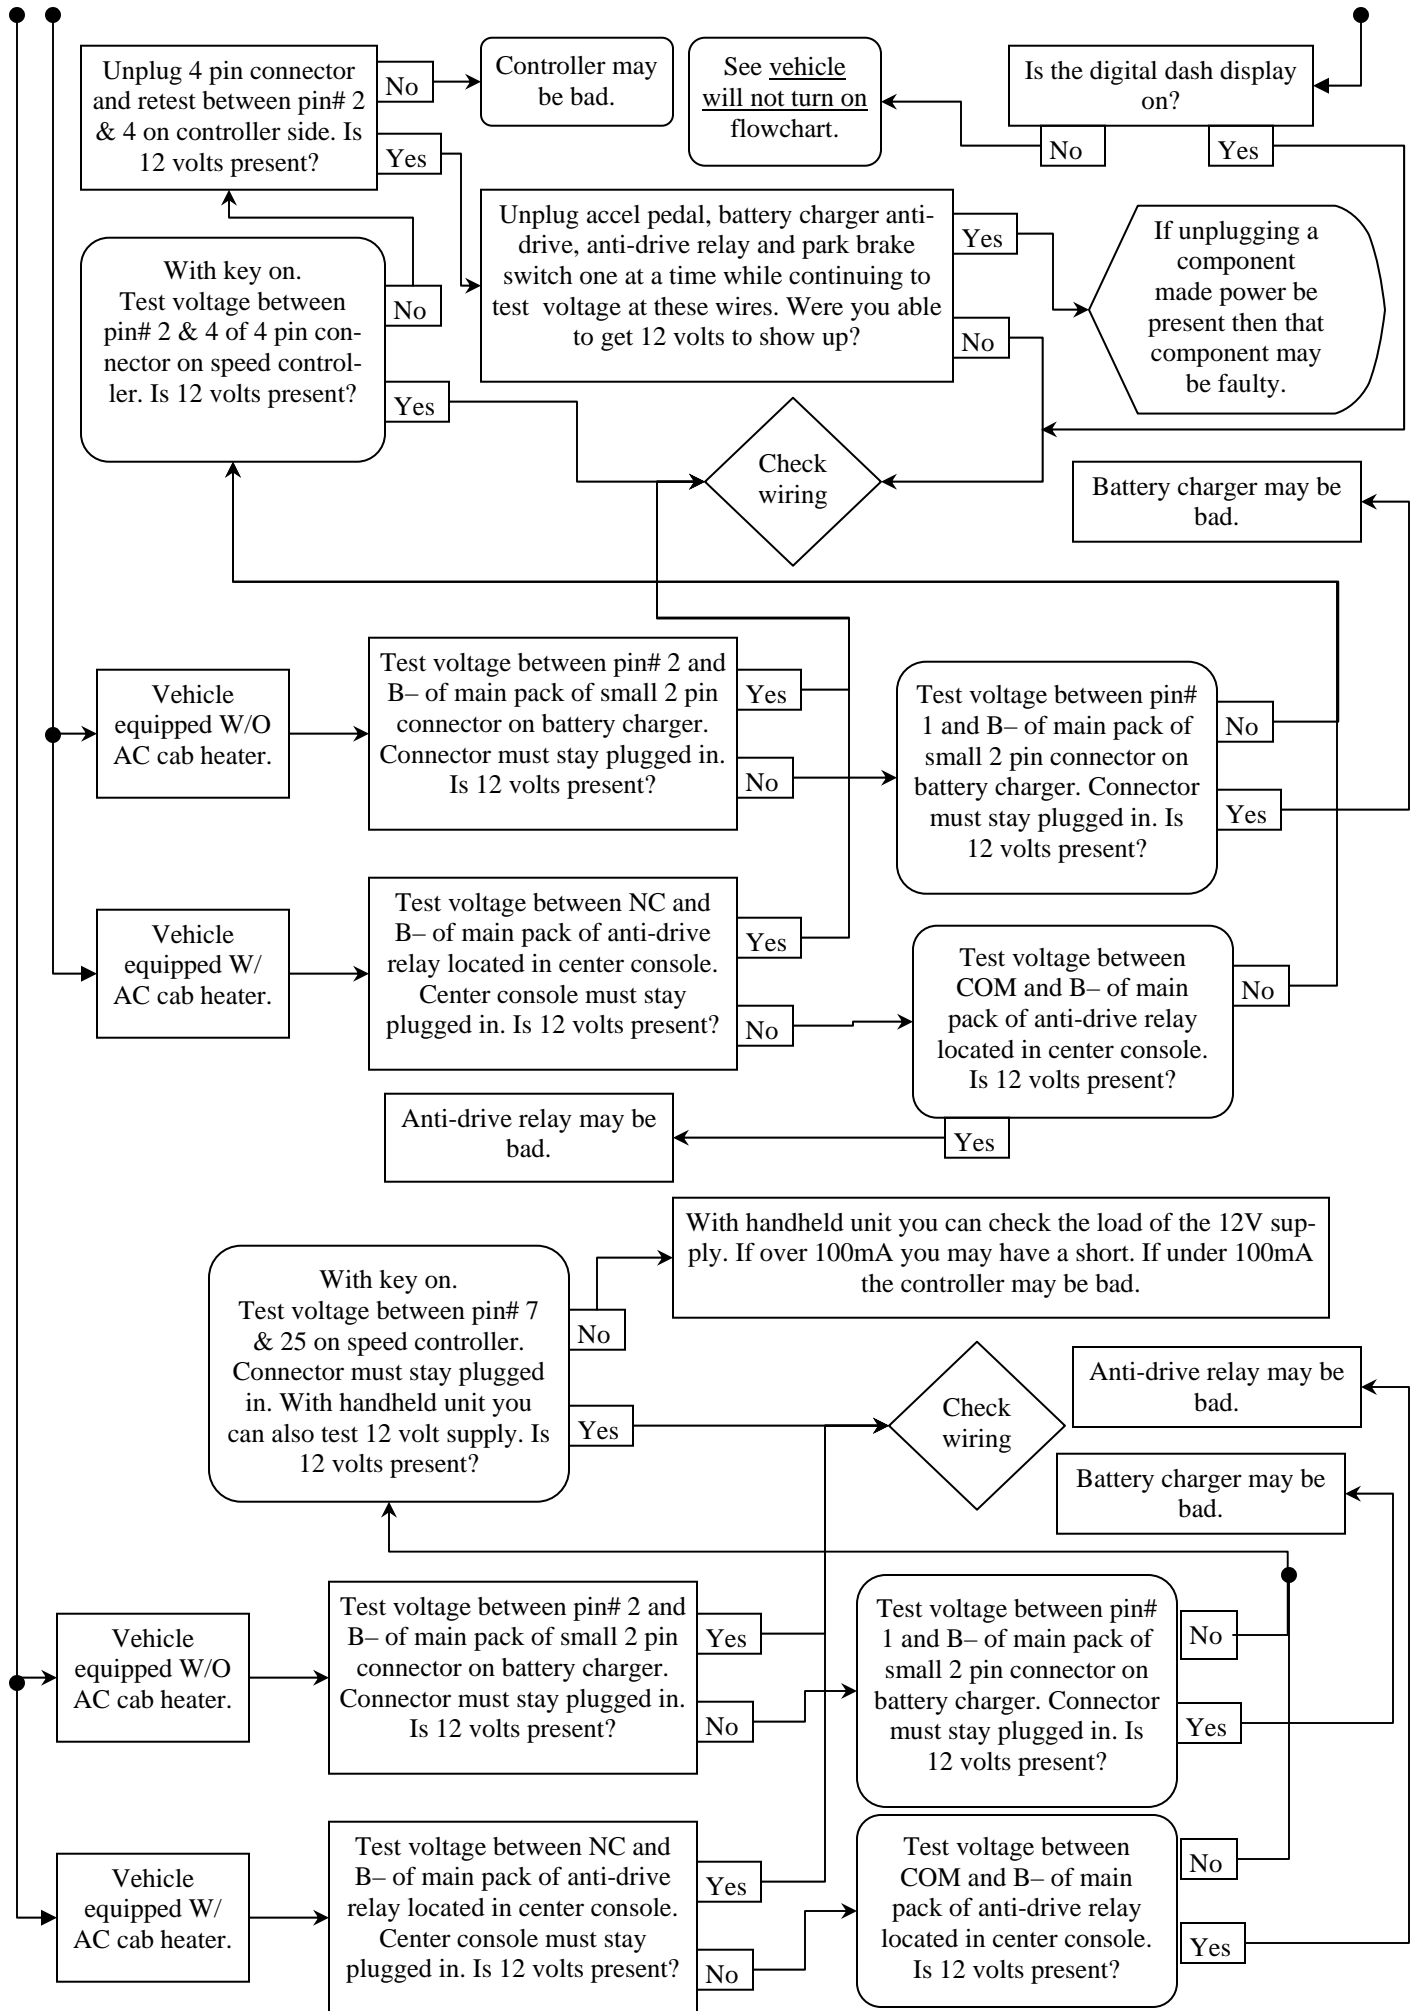

Accelerator Testing

Flowchart only applies to vehicles built after 3/14/08