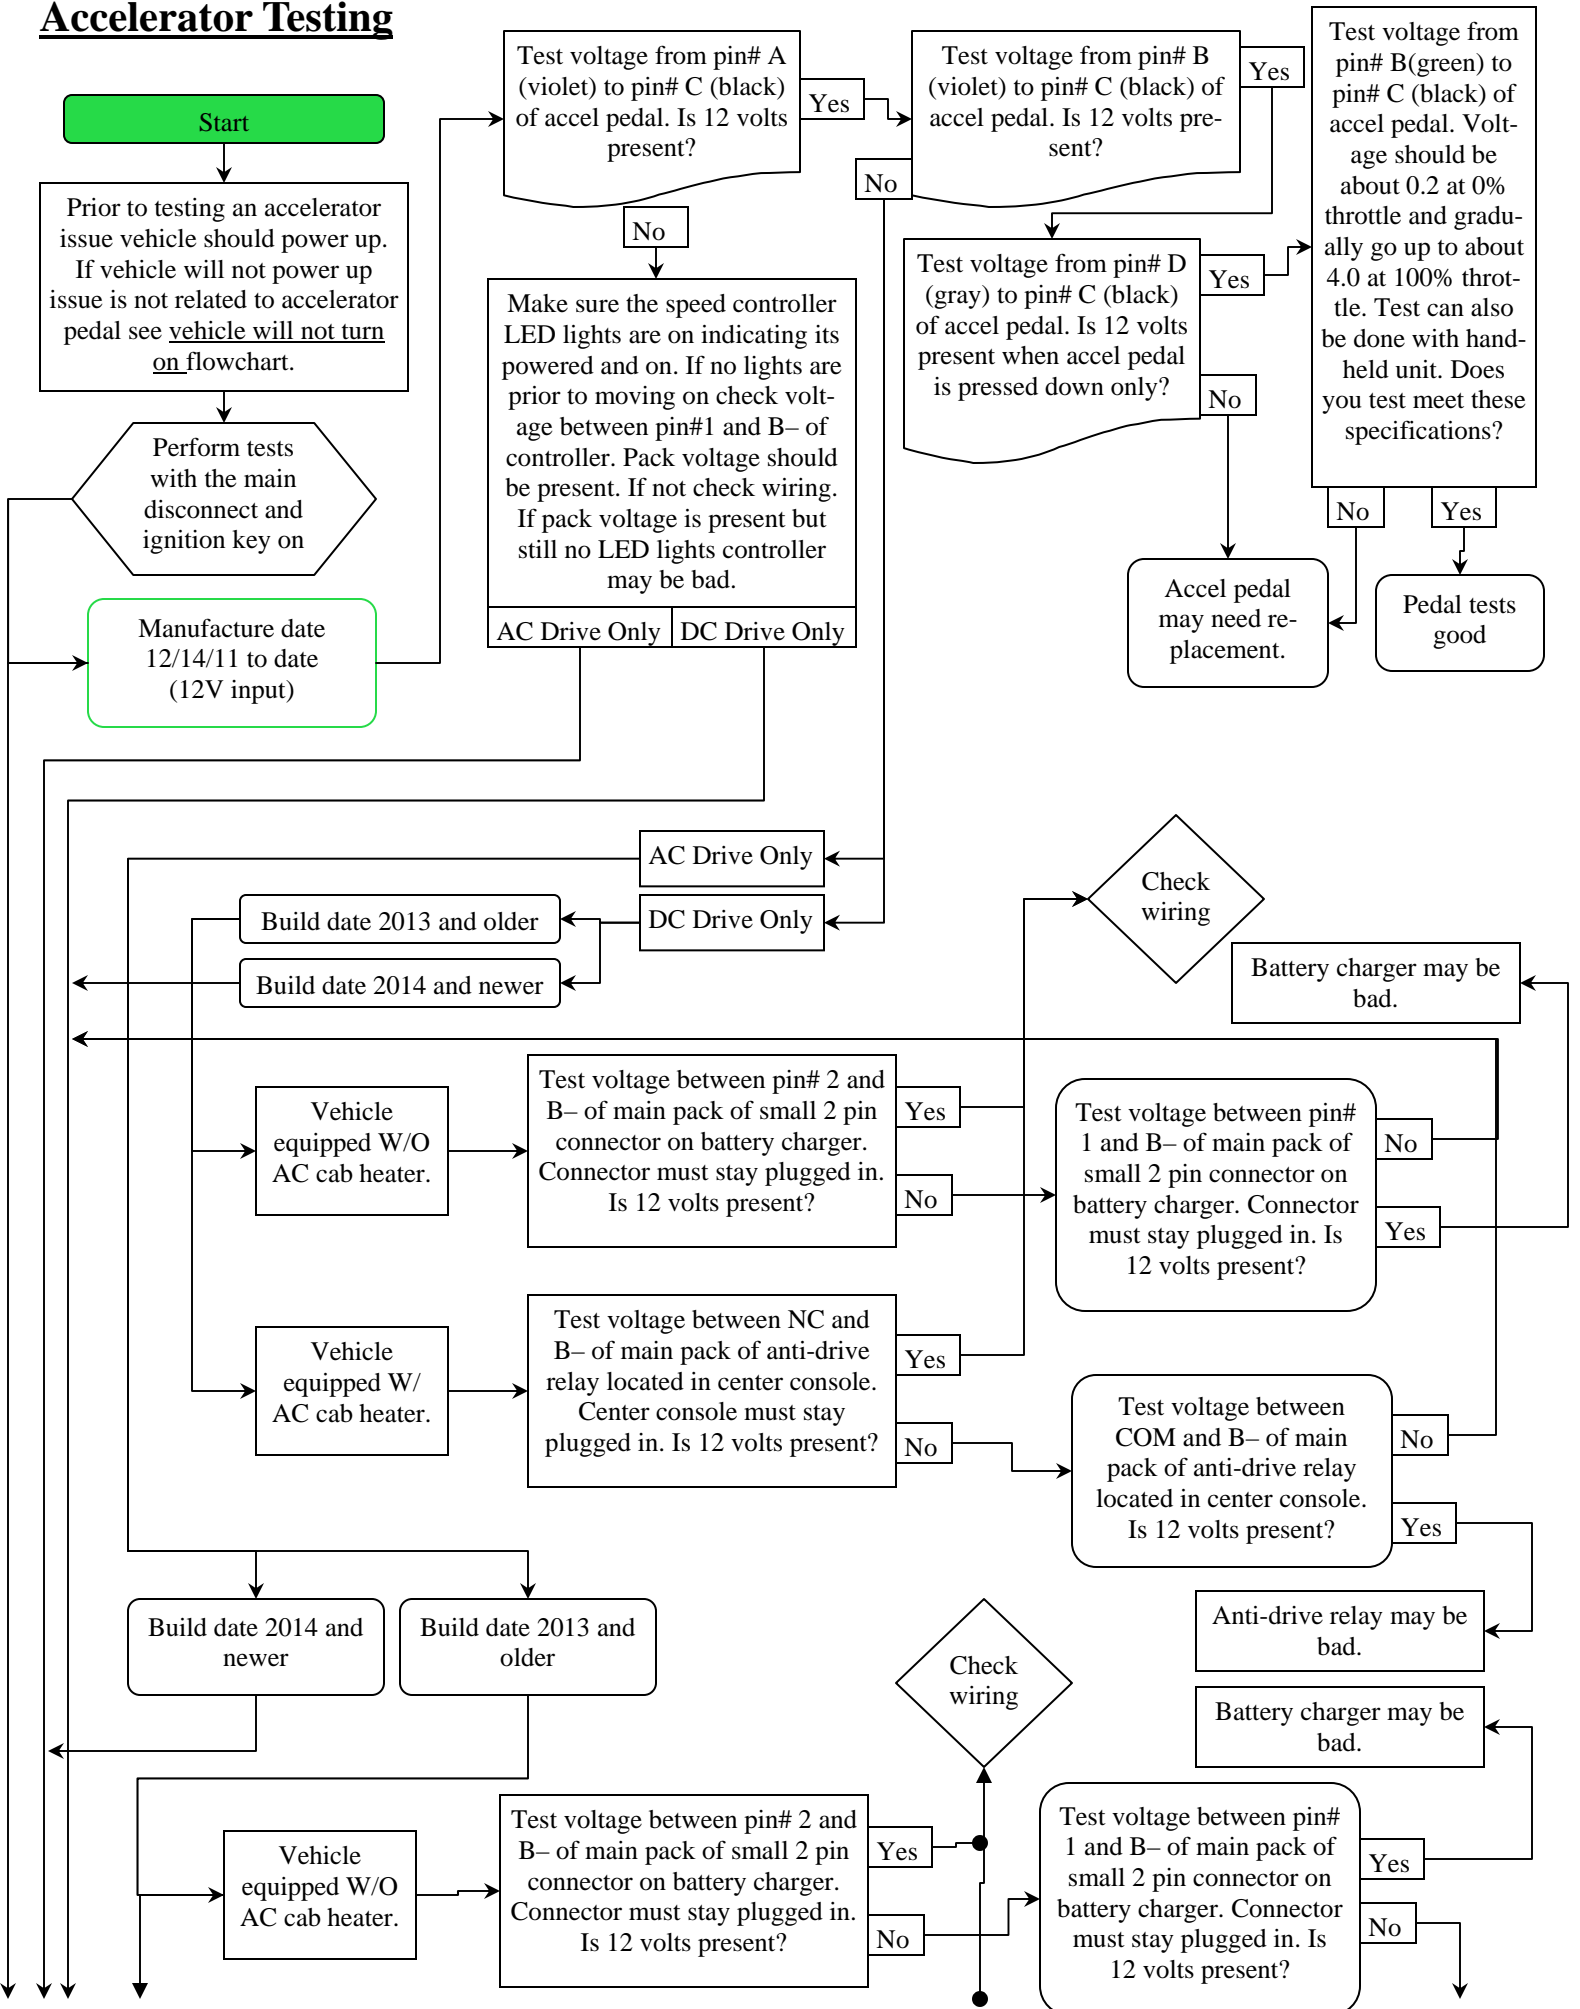

Accelerator Testing

Flowchart only applies to vehicles built after 3/14/08