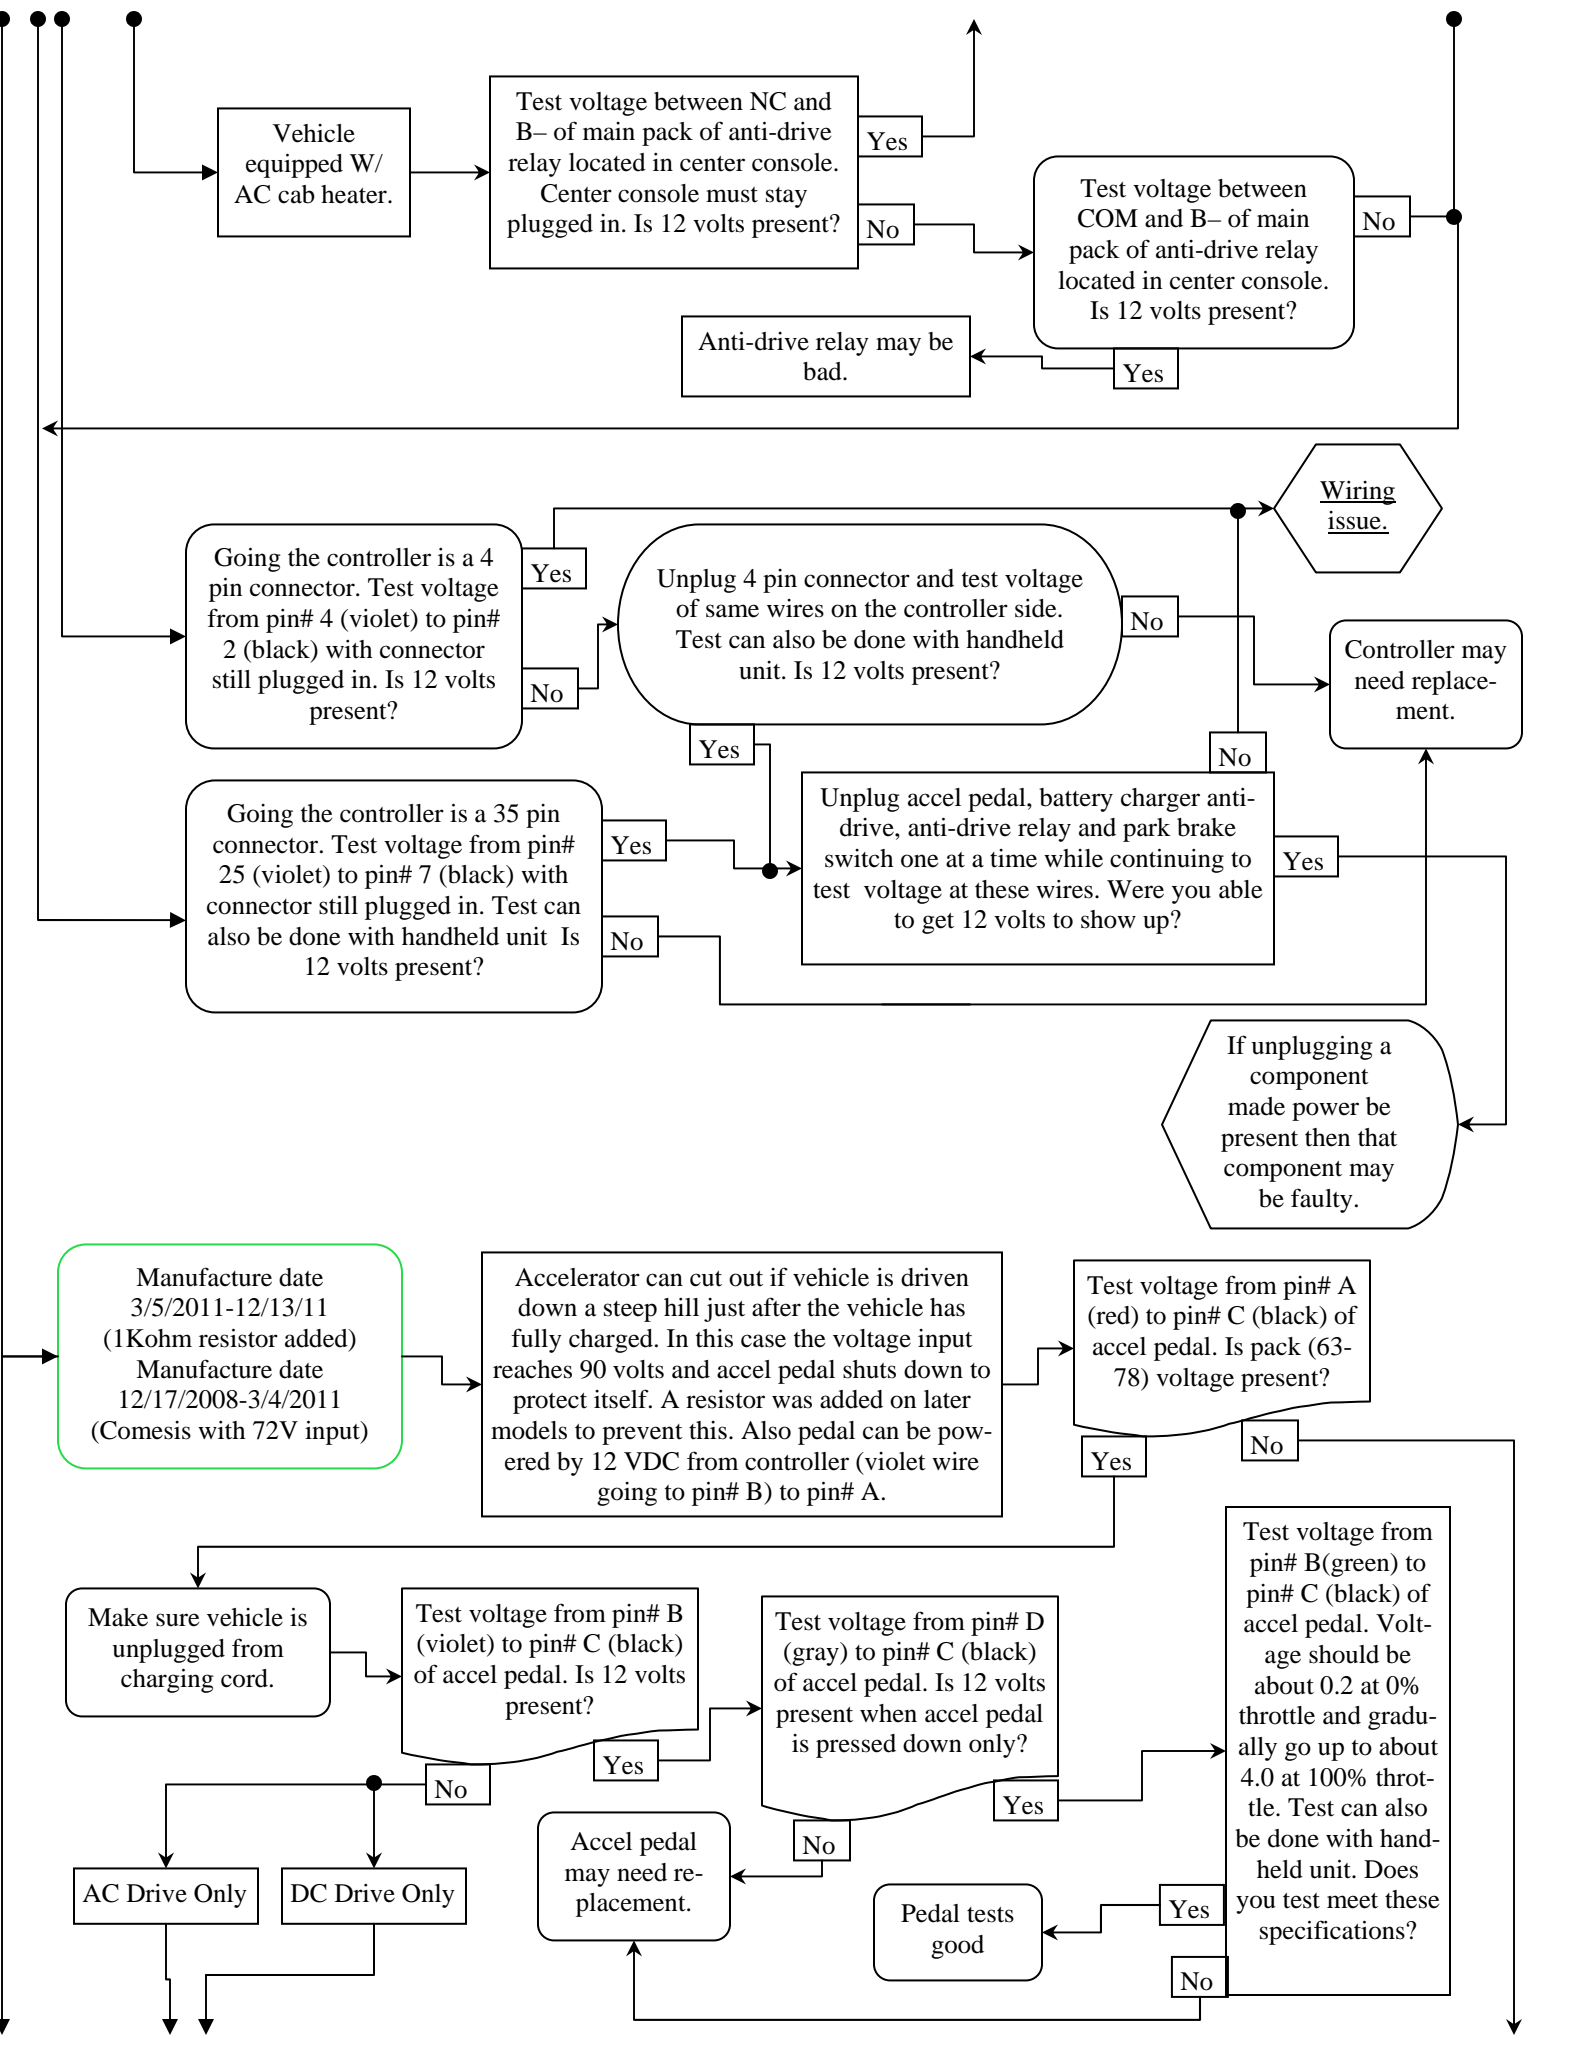

Accelerator Testing

Flowchart only applies to vehicles built after 3/14/08