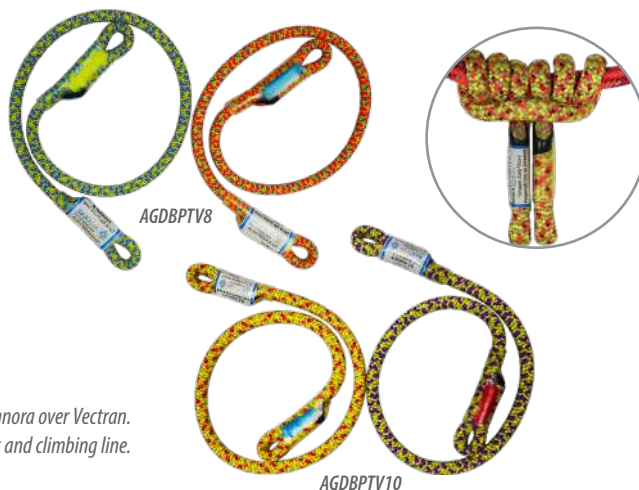

## ALL GEAR

SKU	Description	Diameter	Length
AGDBPTV826	Friction 8 - Eye to Eye Prusik	8mm	26"
AGDBPTV828	Friction 8 - Eye to Eye Prusik	8mm	28"
AGDBPTV830	Friction 8 - Eye to Eye Prusik	8mm	30"
AGDBPTV832	Friction 8 - Eye to Eye Prusik	8mm	32"
AGDBPTV1026	Friction 10 - Eye to Eye Prusik	10mm	26"
AGDBPTV1028	Friction 10 - Eye to Eye Prusik	10mm	28"
AGDBPTV1030	Friction 10 - Eye to Eye Prusik	10mm	30"
AGDBPTV1032	Friction 10 - Eye to Eye Prusik	10mm	32"