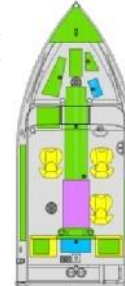

SPECIFICATIONS

	1800 TYEE Sport		1900 TYEE Sport	
Beam	95"	2.41 m	98"	2.49 m
Length	18' 1"	5.51 m	19' 1"	5.82 m
Maximum Horsepower	175 HP	130.50 kw	200	149.14 kw
Minimum Horsepower	115 HP	85.76 kw	135	100.67 kw
Standard Boat Weight	1400 lbs	635.03 kg	1600 lbs	725.75 kg
Transom Height	25"	63.50 cm	25"	63.50 cm

STANDARD FEATURES

Aerated Livewell Systems

- Front Livewell
- Rear Livewell

Consoles/Instrumentation/Lighting

- 12V. Power Receptacle
- Automotive Style Fuse Panel
- Bow Trolling Motor Plug
- Custom Dual Consoles w/Walkthrough Windshield
- Full Lighted Instrumentation
- Horn
- Infinity AM/FM MP3 Stereo w/Blue Tooth (2 Speakers)
- Interior and Livewell Lighting
- Lockable Glove Box
- Navigational Lighting
- Plug-In Wire Harness

Flooring

- Flat Floor w/Vinyl Cockpit Floor Carpeted Decks
- Carpeted Floor (10-545)
- Complete Vinyl Floor (10-547)
- Vinyl Main Floor (10-546)

Fuel tank

- Tank Capacity

Other Exterior Features

- 3-Step Boarding Ladder
- Aluminum Corner Castings
- Bow & Stern Eyes
- Integrated Power Strake 2 (IPS2) Hull
- Level Flotation Compliance
- Pro Trak Gunwale
- Stainless Steel Bow Rails
- Stainless Steel Cleats (4)
- Transhield Cover
- Twin Plated Bottom (Bow to Admidship)

Other Interior Features

- Aft. Casting Platform
- Battery Holders
- Bilge Pump
- Bow Backrests
- Bow Casting Platform
- Bow Conversion with Cooler Storage (1800/1900)
- Bow Deck Mounting Pad
- Cockpit Depth
- Drink Holder
- Fire Extinguisher
- Self-Draining Splash Pan
- SportTrak Accessory Brackets
- SportTrak Coaming
- Treated Marine Grade Plywood - Bow to Stern
- Vinyl Wrapped Side Panels

Seats/Pedestals

- Aft Integrated Rear Jump Seats
- Air Ride Mainstay
- Air Ride Pedestals
- Driver's Seat Slider
- Pro-ride Seats
- Seat Bases
- Solid Fixed Mainstay
- Solid Pedestals

SHORELAND'R TRAILER

- Black Painted Frame / Tongue Jack / Swing Tongue / Retractable Tie Downs
- LED Lights / E-Coat Painted Wheels w/Radial Tires
- LUV30BLWTSB Painted Bunk
- LUV40TBLWTMH Painted Bunk

Steering

- Hydraulic Tilt Steering
- No Feedback Tilt Steering (1800 TYEE Sport only)

Storage

- Aft Storage for Sun Top, Complete Top, or Bimini Top
- Battery Storage Compartments
- Bow Cargo Net Storage
- Console Storage
- Lockable In-Floor Rod Storage
- Lockable Port Rod Storage
- Lockable Storage
- Raised In-floor Center Storage Compartment
- Storage Compartments