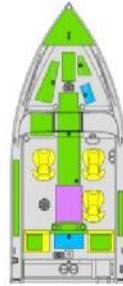

SPECIFICATIONS

	1800 TYEE Sport		1900 TYEE Sport	
Beam	95"	2.41 m	98"	2.49 m
Length	18' 1"	5.51 m	19' 1"	5.82 m
Maximum Horsepower	175 HP	130.50 kw	200	149.14 kw
Minimum Horsepower	115 HP	85.76 kw	135	100.67 kw
Standard Boat Weight	1400 lbs	635.03 kg	1600 lbs	725.75 kg
Transom Height	25"	63.50 cm	25"	63.50 cm

STANDARD FEATURES

Aerated Livewell Systems

- Front Livewell
- Rear Livewell

Consoles/Instrumentation/Lighting

- 12V. Power Receptacle
- Automotive Style Fuse Panel
- Bow Trolling Motor Plug
- Custom Dual Consoles w/Walkthrough Windshield
- Full Lighted Instrumentation
- Horn
- Infinity AM/FM MP3 Stereo w/Blue Tooth (2 Speakers)
- Interior and Livewell Lighting
- Lockable Glove Box
- Navigational Lighting
- Plug-In Wire Harness

Flooring

- Flat Floor w/Vinyl Cockpit Floor Carpeted Decks
- Carpeted Floor (10-545)
- Complete Vinyl Floor (10-547)
- Vinyl Main Floor (10-546)

Fuel tank

- Tank Capacity

Other Exterior Features

- 3-Step Boarding Ladder
- Aluminum Corner Castings
- Bow & Stern Eyes
- Integrated Power Strake 2 (IPS2) Hull
- Level Flotation Compliance
- Pro Trak Gunwale
- Stainless Steel Bow Rails
- Stainless Steel Cleats (4)
- Transhield Cover
- Twin Plated Bottom (Bow to Admidship)

Other Interior Features

- Aft. Casting Platform
- Battery Holders
- Bilge Pump
- Bow Backrests
- Bow Casting Platform
- Bow Conversion with Cooler Storage (1800/1900)
- Bow Deck Mounting Pad
- Cockpit Depth
- Drink Holder
- Fire Extinguisher
- Self-Draining Splash Pan
- SportTrak Accessory Brackets
- SportTrak Coaming
- Treated Marine Grade Plywood - Bow to Stern
- Vinyl Wrapped Side Panels

Seats/Pedestals

- Aft Integrated Rear Jump Seats
- Air Ride Mainstay
- Air Ride Pedestals
- Driver's Seat Slider
- Pro-ride Seats
- Seat Bases
- Solid Fixed Mainstay
- Solid Pedestals

SHORELAND'R TRAILER

- Black Painted Frame / Tongue Jack / Swing Tongue / Retractable Tie Downs
- LED Lights / E-Coat Painted Wheels w/Radial Tires
- LUV30BLWTSB Painted Bunk
- LUV40TBLWTMH Painted Bunk

Steering

- Hydraulic Tilt Steering
- No Feedback Tilt Steering (1800 TYEE Sport only)

Storage

- Aft Storage for Sun Top, Complete Top, or Bimini Top
- Battery Storage Compartments
- Bow Cargo Net Storage
- Console Storage
- Lockable In-Floor Rod Storage
- Lockable Port Rod Storage
- Lockable Storage
- Raised In-floor Center Storage Compartment
- Storage Compartments