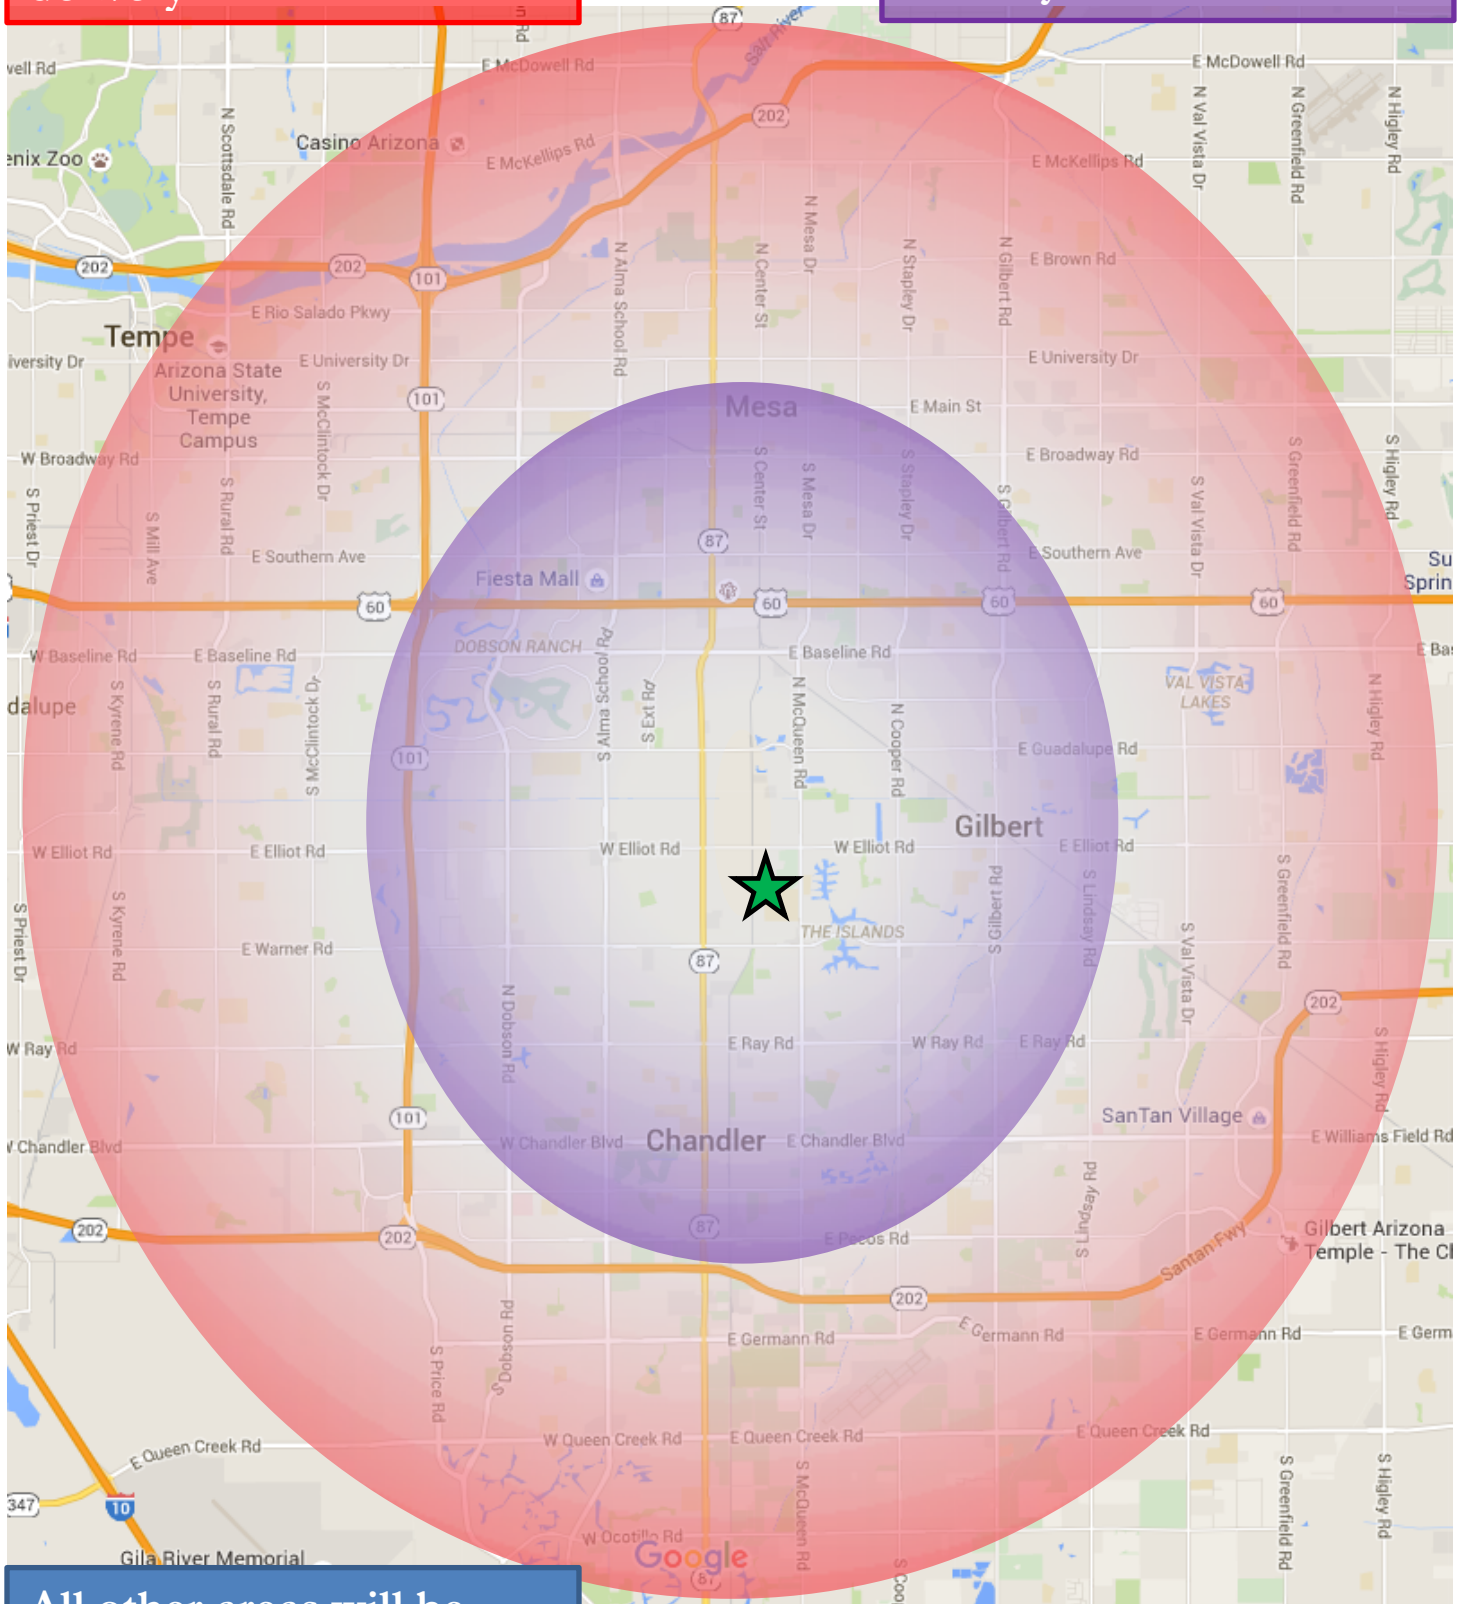

The red shaded area is \$80-\$100 for a round trip delivery

The purple shaded area is \$50-\$75 for a round trip delivery

All other areas will be considered on a case by case basis; please call for a quote