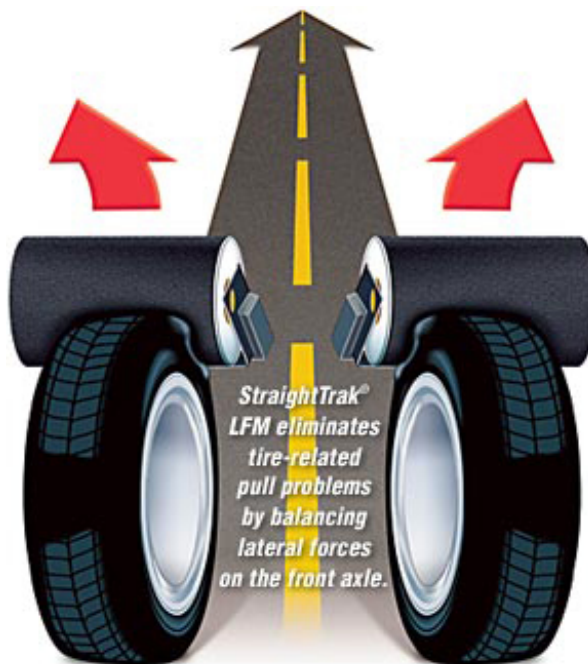

[READ BELOW:](#)

[FOR A LIMITED TIME HUNTER ROADFORCE & STRAIGHTTRAK®](#)

***Our technicians take the extra time to complete this entire process. Very few shops in Ottawa have this balancer and even fewer are willing to spend the time to do this process.

We run two shifts, from 6:30 am to 1 am to get all this work done***

HUNTER ROADFORCE BALANCING INCLUDED

NOT YOUR NORMAL BALANCING: TAKE A LOOK AT VIDEO:

<https://www.youtube.com/watch?v=cUQkBLyBUk>

(includes Road Tests, Road Roller, Perfection, Non-Uniformity, New Car Ride.
Wheel Balance, Tire Road Force, Rim Eccentricity Measurement, Tire Pull Lateral,
Force Measurement)

StraightTrak®

<https://www.youtube.com/watch?v=9uqBWhLZbic>

A \$160 VALUE

BUY IT HERE, WARRANTY IT HERE! NO NONSENSE WARRANTY

INSTALLATION & BALANCE = \$69 FOR ALL FOUR!

 **HONDA**
Genuine Parts & Accessories