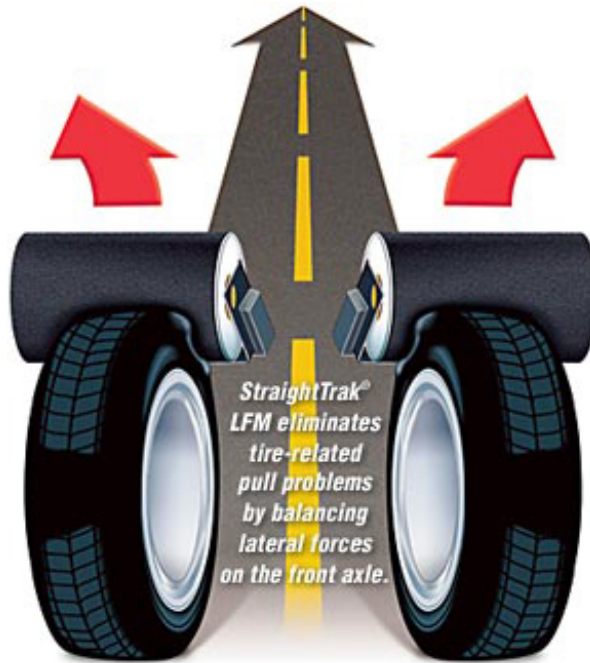

Wheel Balance, Tire Road Force, Rim Eccentricity Measurement, Tire Pull Lateral,
Force Measurement)

StraightTrak®

<https://www.youtube.com/watch?v=9uqBWhLZbic>

A $160 VALUE

=====

BUY IT HERE, WARRANTY IT HERE! NO NONSENSE WARRANTY

INCLUDES INSTALLATION & BALANCE OF TIRES ON THE RIMS, $35 IF YOU WOULD LIKE US TO MOUNT THIS PACKAGE ON YOUR VEHICLE
($35 FEE INCLUDES: REMOVING OLD TIRES/RIMS AND PUTTING IN NEW CLEAN STORAGE BAGS, INSTALLING THE NEW WINTER TIRES AND
RIMS ONTO YOUR VEHICLE, USING PROPER TORQUE WRENCH TO TIGHTEN ALL BOLTS TO FACTORY SPECS)