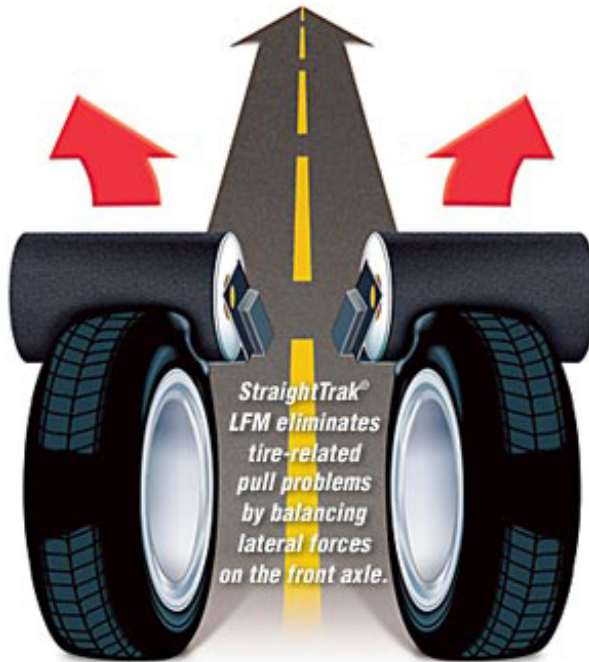

PLUS

**GENUINE VW STEEL RIMS
(57.1 MM HUB BORE)**

DIRECT FIT WITH PROPER HUB BORE - THERE IS A DIFFERENCE!

Genuine
Volkswagen
Parts

[READ BELOW:](#)

[FOR A LIMITED TIME HUNTER ROADFORCE & STRAIGHTTRAK®](#)

=====

HUNTER ROADFORCE BALANCING INCLUDED

NOT YOUR NORMAL BALANCING: TAKE A LOOK AT VIDEO:

<https://www.youtube.com/watch?v=cUQkBLyBuk>

(includes Road Tests, Road Roller, Perfection, Non-Uniformity, New Car Ride.
Wheel Balance, Tire Road Force, Rim Eccentricity Measurement, Tire Pull Lateral,
Force Measurement)

StraightTrak®

<https://www.youtube.com/watch?v=9uqBWhLZbic>

A \$160 VALUE

BUY IT HERE, WARRANTY IT HERE!

NO NONSENSE WARRANTY

INSTALLATION & BALANCE = \$69 FOR ALL FOUR

(\$59 INCLUDES: REMOVING OLD TIRES/RIMS AND PUTTING IN NEW CLEAN STORAGE BAGS, INSTALLING THE NEW WINTER TIRES AND RIMS ONTO YOUR VEHICLE, USING PROPER TORQUE WRENCH TO TIGHTEN ALL BOLTS TO FACTORY SPECS)