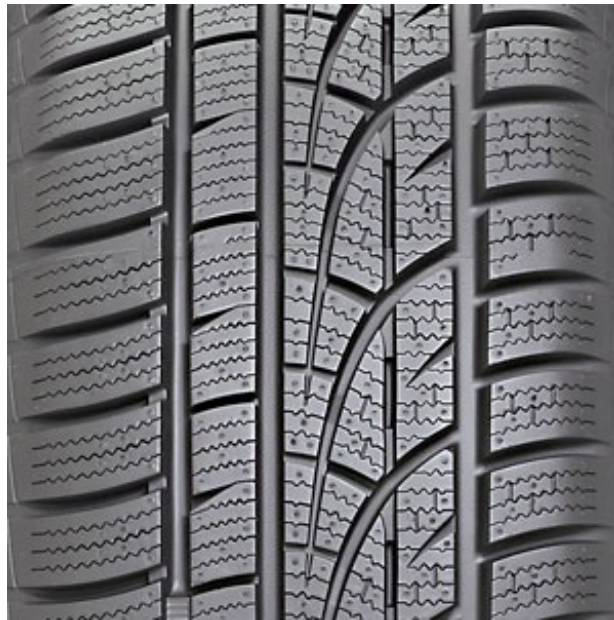

*****DOOR CRASHER*****

\$695 + TAX

LESS \$100 MAIL IN REBATE

TOP RANKED ICE & SNOW WINTER TIRE

PRICE VALID TILL FRIDAY

AUDI Q3
TIRE & RIM PACKAGE

235/60R16

Hankook W310 I-CEPT EVO

ONLY ONE SET LEFT

Plus

**GENUINE VW STEEL RIMS
(57.1 MM HUB BORE)**

DIRECT FIT WITH PROPER HUB BORE - THERE IS A DIFFERENCE!

Genuine
Volkswagen
Parts

READ BELOW:

FOR A LIMITED TIME HUNTER ROADFORCE & STRAIGHTTRAK®