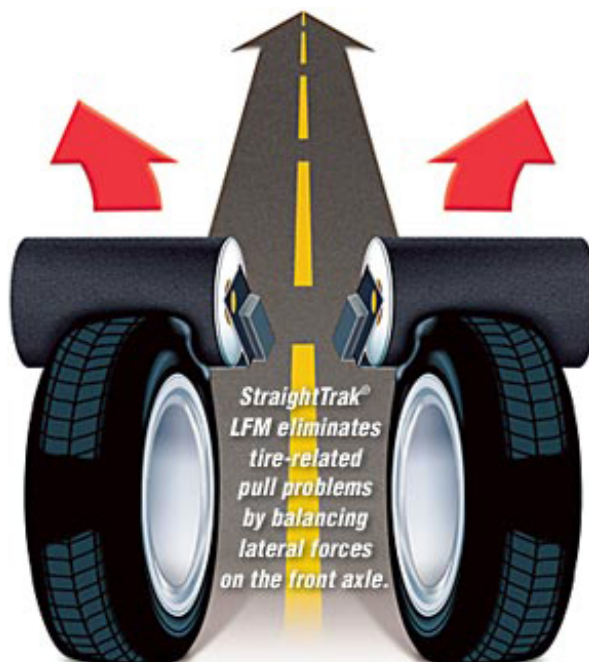

ONLY ONE SET LEFT

Plus

**GENUINE VW STEEL RIMS
(57.1 MM HUB BORE)**

DIRECT FIT WITH PROPER HUB BORE - THERE IS A DIFFERENCE!

Genuine
Volkswagen
Parts

READ BELOW:

FOR A LIMITED TIME HUNTER ROADFORCE & STRAIGHTTRAK®

=====

HUNTER ROADFORCE BALANCING INCLUDED

NOT YOUR NORMAL BALANCING: TAKE A LOOK AT VIDEO:

<https://www.youtube.com/watch?v=cUQkBLYbUk>

(includes Road Tests, Road Roller, Perfection, Non-Uniformity, New Car Ride. Wheel Balance, Tire Road Force, Rim Eccentricity Measurement, Tire Pull Lateral, Force Measurement)

StraightTrak®

<https://www.youtube.com/watch?v=9uqBWhLZbic>

A \$160 VALUE

=====

BUY IT HERE, WARRANTY IT HERE!

NO NONSENSE WARRANTY

INSTALLATION & BALANCE = \$69 FOR ALL FOUR

(\$59 INCLUDES: REMOVING OLD TIRES/RIMS AND PUTTING IN NEW CLEAN STORAGE BAGS, INSTALLING THE NEW WINTER TIRES AND RIMS ONTO YOUR VEHICLE, USING PROPER TORQUE WRENCH TO TIGHTEN ALL BOLTS TO FACTORY SPECS)