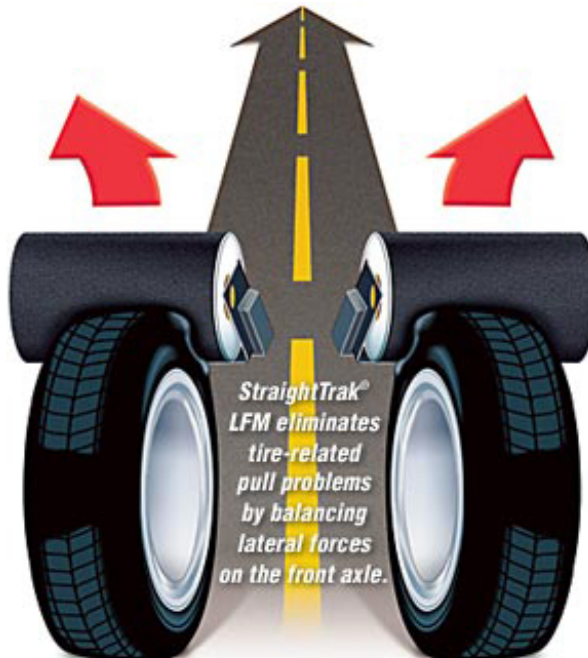

## HUNTER ROADFORCE BALANCING INCLUDED

NOT YOUR NORMAL BALANCING: TAKE A LOOK AT VIDEO:

<https://www.youtube.com/watch?v=cUQkBLyBUk>

(includes Road Tests, Road Roller, Perfection, Non-Uniformity, New Car Ride. Wheel Balance, Tire Road Force, Rim Eccentricity Measurement, Tire Pull Lateral, Force Measurement)

## StraightTrak®

<https://www.youtube.com/watch?v=9uqBWhLZbic>

**A \$160 VALUE**

=====

**BUY IT HERE, WARRANTY IT HERE! NO NONSENSE WARRANTY**

**INSTALL & BALANCE OF TIRES ONTO THE RIMS**

**= \$69**

**(YOU MAY ALSO USE THESE RIMS AS YOUR SUMMERS IF YOU SO WISH)**